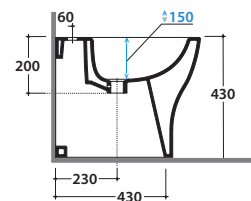

GRACE BIDETMULTI® GR012BI

CE EN 14528:2015

GLOBO

A	80 <-----> 120	B	85 <-----> 130	C	170 <-----> 220
---	----------------	---	----------------	---	-----------------

Cod. GR012BI

Floor mounted bidet MULTI 52.36 h 43 cm . Back to wall installation.
Fixing kit included. Weight 25 Kg

Cod. FI012BI

Push open valve drain with ceramic top for bidet. Weight 0,5 Kg

Cod. FI012CR

Push open chromed valve drain for bidet. Weight 0,5 Kg

Cod. FI016

Easy installation trap. Weight 0,2 Kg