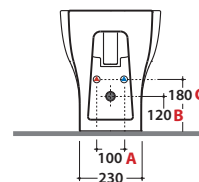

GRACE BIDETMULTI® GR012BI

CE EN 14528:2015

GLOBO

A	80 <-----> 120	B	85 <-----> 130	C	170 <-----> 220
---	----------------	---	----------------	---	-----------------

Cod. GR012BI

Floor mounted bidet MULTI 52.36 h 43 cm . Back to wall installation.
Fixing kit included. Weight 25 Kg

Cod. FI012BI

Push open valve drain with ceramic top for bidet. Weight 0,5 Kg

Cod. FI012CR

Push open chromed valve drain for bidet. Weight 0,5 Kg

Cod. FI016

Easy installation trap. Weight 0,2 Kg