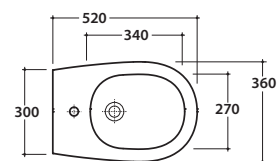

GRACE BIDETMULTI® GR012BI

CE EN 14528:2015

GLOBO

A	80 <-----> 120	B	85 <-----> 130	C	170 <-----> 220
---	----------------	---	----------------	---	-----------------

Cod. GR012BI

Floor mounted bidet MULTI 52.36 h 43 cm . Back to wall installation.
Fixing kit included. Weight 25 Kg

Cod. FI012BI

Push open valve drain with ceramic top for bidet. Weight 0,5 Kg

Cod. FI012CR

Push open chromed valve drain for bidet. Weight 0,5 Kg

Cod. FI016

Easy installation trap. Weight 0,2 Kg