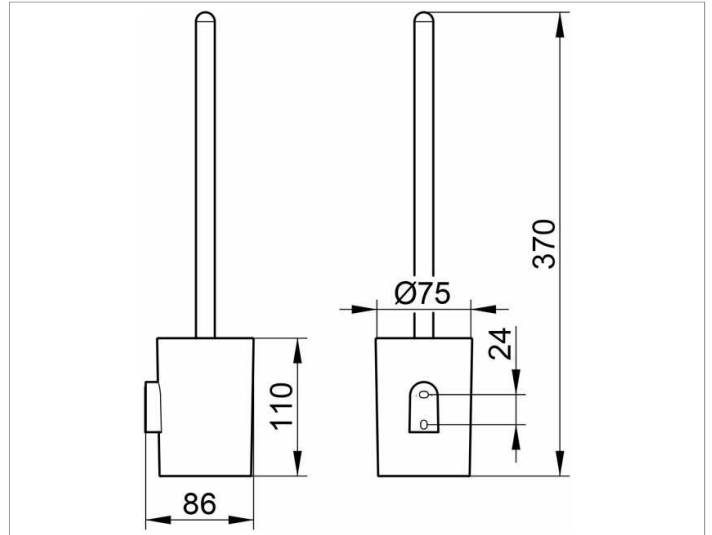

Smart.2

14764010100 Toilet brush set

PRODUCT

DRAWING

PRODUCT ATTRIBUTES

complete, with synthetic insert and brush

SURFACE

white