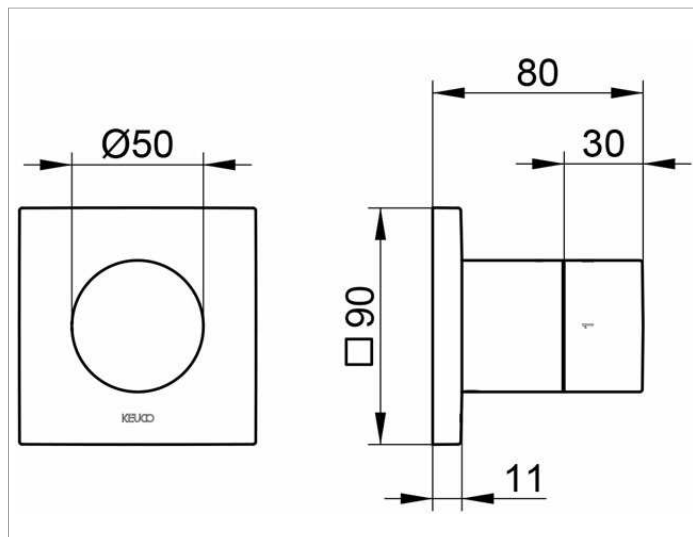

ЧЕРТЕЖ

ОПИСАНИЕ ИЗДЕЛИЯ

Наружный комплект состоит из: ручки, гильзы, розетки (квадратной) и запорного вентиля переключателя, подходит к внутренней функциональной части арт. 59556 000070

поверхность

хром

спецификации

KEUCO IXMO 2-way stop and diverter valve , 59557010002
chrome-plated 2-way stop and diverter valve,
IXMO Pure lever with square rosette,
freely positionable, installation depth 80 - 110 mm,
with adjustment facilities whilst assembling,
for handle and rosette,
rosette 90 x 90 mm, 10 mm thick,
total depth 80 mm,
set complete with:
handle, sleeve, rosette (square) and stop/diverter valve,
suitable for rough part no. 59556000070