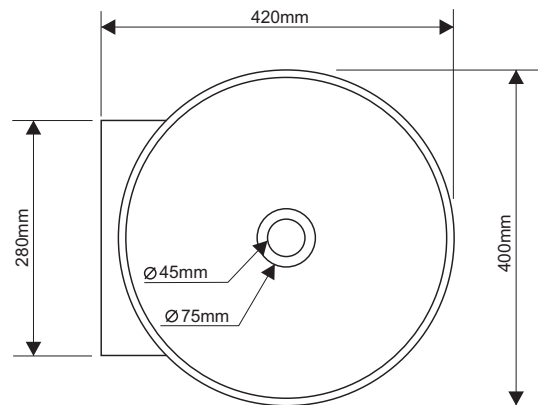

Lavabo a colonna 40x42xh45 cm
senza troppopieno, piletta inclusa

Pedestal basin 40x42xh45 cm
without overflow, drain included

Lavabo / Basin
Materiale / Material: Solid Surface©
Peso netto / Net weight: kg 16

White Matt
Color Matt