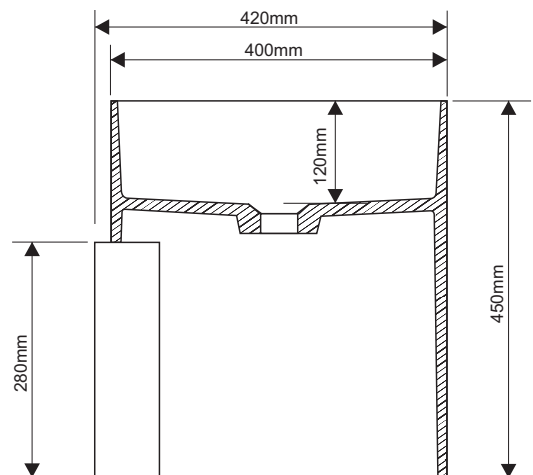

Lavabo a colonna 40x42xh45 cm
senza troppopieno, piletta inclusa

Pedestal basin 40x42xh45 cm
without overflow, drain included

Lavabo / Basin
Materiale / Material: Solid Surface©
Peso netto / Net weight: kg 16

White Matt
Color Matt