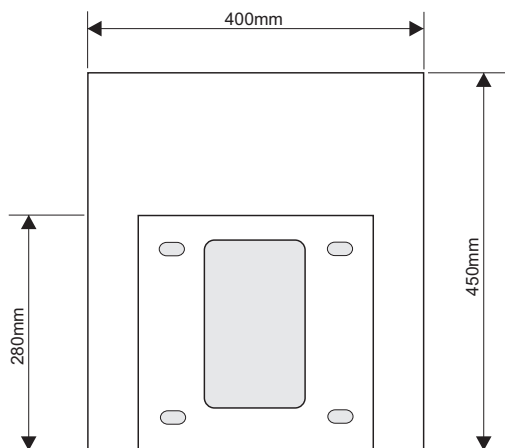

Lavabo a colonna 40x42xh45 cm
senza troppopieno, piletta inclusa

Pedestal basin 40x42xh45 cm
without overflow, drain included

Lavabo / Basin
Materiale / Material: Solid Surface©
Peso netto / Net weight: kg 16

White Matt
Color Matt