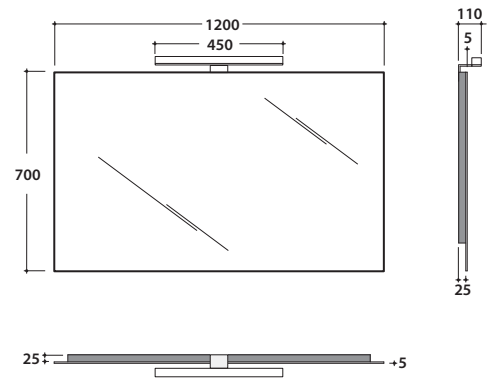

MIRROR FRAME 120 BPL120

GLOBO

Cod. **BPL120**

Polished edge mirror 120.70 cm with led lamp (adjustable as needed). No switch. Energy efficiency class A+. Weight 12 Kg