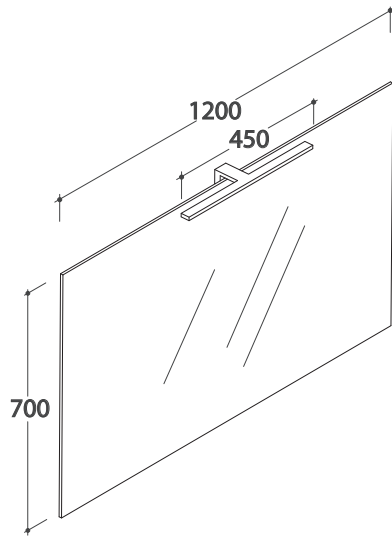

MIRROR FRAME 120 BPL120

GLOBO

Cod. **BPL120**

Polished edge mirror 120.70 cm with led lamp (adjustable as needed). No switch. Energy efficiency class A+. Weight 12 Kg