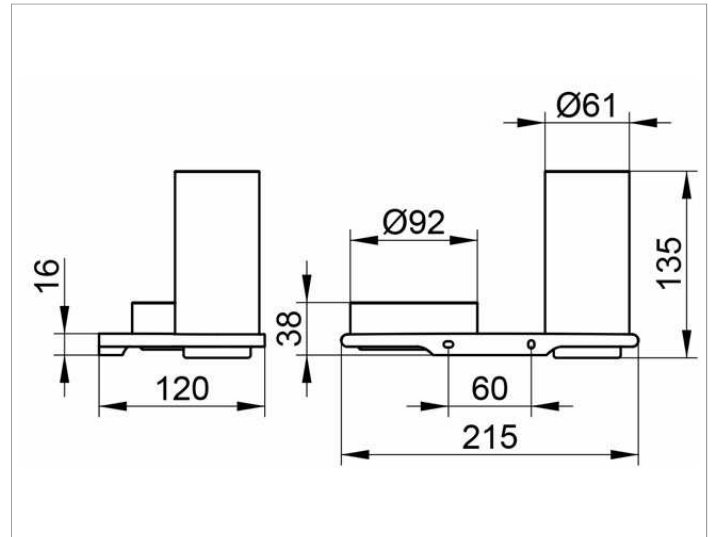

Edition 400

11554YY9000 Double holder glass/utensil tray

PRODUCT

DRAWING

PRODUCT ATTRIBUTES

complete, comes with:
1 x crystal glass tumbler
1 x crystal utensil tray, mat

SURFACE

03, 05, 13