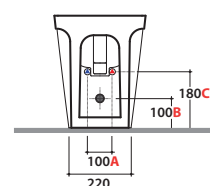

INCANTHO BIDE TMULTI® IN009BI

CE EN 14528:2015

GLOBO

Ceramic antibacterial effect
BATAFORM®

Glazed product with
CERASLIDE®

Cod. **IN009BI**

Floor mounted bidet 54.35 h 44 cm . MULTI. Back to wall installation. FISSAGGI OGHOST® Fixing kit included.
Weight 21 Kg

A	80 <----->120	B	85 <----->130	C	170 <----->220
----------	---------------	----------	---------------	----------	----------------

Cod. **FI012BI**

Push open valve drain with ceramic top for bidet. Weight 0,5 Kg

Cod. **FI012CR**

Push open chromed valve drain for bidet. Weight 0,5 Kg