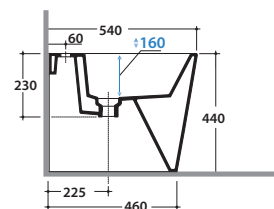

INCANTHO BIDE TMULTI® IN009BI

CE EN 14528:2015

GLOBO

Ceramic antibacterial effect
BATAFORM®

Glazed product with
CERASLIDE®

Cod. **IN009BI**

Floor mounted bidet 54.35 h 44 cm . MULTI. Back to wall installation. FISSAGGI OGHOST® Fixing kit included.
Weight 21 Kg

A	80 <----->120	B	85 <----->130	C	170 <----->220
----------	---------------	----------	---------------	----------	----------------

Cod. **FI012BI**

Push open valve drain with ceramic top for bidet. Weight 0,5 Kg

Cod. **FI012CR**

Push open chromed valve drain for bidet. Weight 0,5 Kg