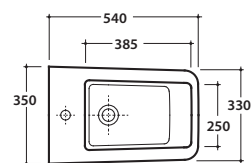

INCANTHO BIDE TMULTI® IN009BI

CE EN 14528:2015

GLOBO

Ceramic antibacterial effect
BATAFORM®

Glazed product with
CERASLIDE®

Cod. **IN009BI**

Floor mounted bidet 54.35 h 44 cm . MULTI. Back to wall installation. FISSAGGI OGHOST® Fixing kit included.
Weight 21 Kg

A	80 <----->120	B	85 <----->130	C	170 <----->220
----------	---------------	----------	---------------	----------	----------------

Cod. **FI012BI**

Push open valve drain with ceramic top for bidet. Weight 0,5 Kg

Cod. **FI012CR**

Push open chromed valve drain for bidet. Weight 0,5 Kg