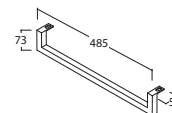

# GLOBO

Ceramic antibacterial effect  
BATAFORM®

Glazed product with  
CERASLIDE®

Le Pietre

Cod. **IN136SABI**

Basin 136.51 h 14 cm. Arranged one tap hole. LH sink. Provided with overflow hole. Wall-hung installation. Fixing kit included. Weight 44 kg.

\* For taps mounted on counter top

Cod. **POLCR**

Brass towel rail for wall hung washbasin

Cod. **FI012BI**

Push open valve drain with ceramic top for basins with overflow. Weight 0,5 Kg

Structure in metal 135.50 h 71 cm. Weight 19 Kg