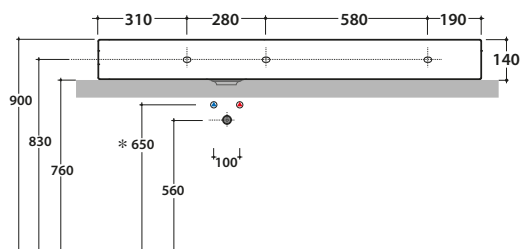

# GLOBO

Ceramic antibacterial effect  
BATAFORM®

Glazed product with  
CERASLIDE®

Le Pietre

Cod. **IN136SABI**

Basin 136.51 h 14 cm. Arranged one tap hole. LH sink. Provided with overflow hole. Wall-hung installation. Fixing kit included. Weight 44 kg.

\* For taps mounted on counter top

Cod. **POLCR**

Brass towel rail for wall hung washbasin

Cod. **FI012BI**

Push open valve drain with ceramic top for basins with overflow. Weight 0,5 Kg

Structure in metal 135.50 h 71 cm. Weight 19 Kg