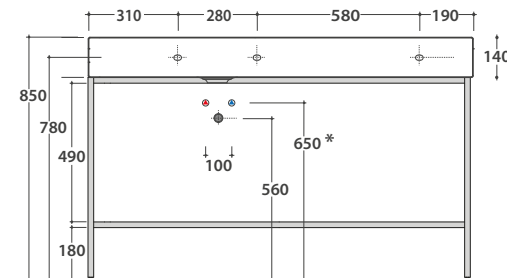

\* For taps mounted on counter top

Cod. **POLCR**

Brass towel rail for wall hung washbasin

Cod. **FI012BI**

Push open valve drain with ceramic top for basins with overflow. Weight 0,5 Kg

Structure in metal 135.50 h 71 cm. Weight 19 Kg

**TL135BO**

Matt white

**TL135GO**

Matt grey

**TL135RU**

Rust

\* For taps mounted on counter top

Steel towel rail for wash basin structure