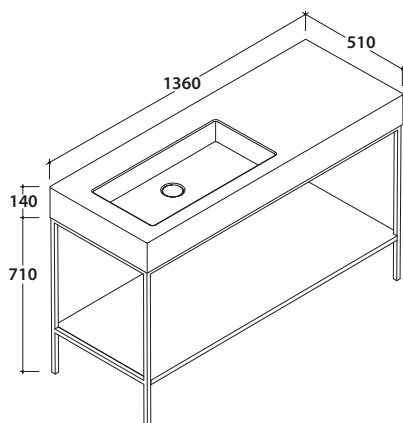

# GLOBO

Ceramic antibacterial effect  
BATAFORM®

Glazed product with  
CERASLIDE®

Le Pietre

Cod. **IN136SABI**

Basin 136.51 h 14 cm. Arranged one tap hole. LH sink. Provided with overflow hole. Wall-hung installation. Fixing kit included. Weight 44 kg.

\* For taps mounted on counter top

Cod. **POLCR**

Brass towel rail for wall hung washbasin

Cod. **FI012BI**

Push open valve drain with ceramic top for basins with overflow. Weight 0,5 Kg

Structure in metal 135.50 h 71 cm. Weight 19 Kg

**TL135BO**

Matt white

**TL135GO**

Matt grey

**TL135RU**

Rust

\* For taps mounted on counter top

Steel towel rail for wash basin structure