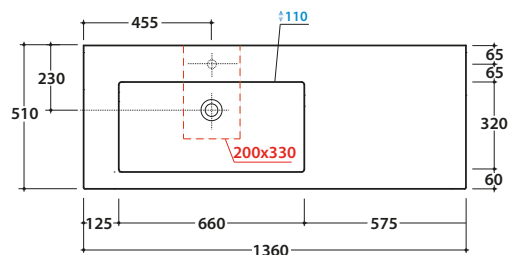

# GLOBO

Ceramic antibacterial effect  
BATAFORM®

Glazed product with  
CERASLIDE®

Le Pietre

Cod. **IN136SABI**

Basin 136.51 h 14 cm. Arranged one tap hole. LH sink. Provided with overflow hole. Wall-hung installation. Fixing kit included. Weight 44 kg.

\* For taps mounted on counter top

Cod. **POLCR**

Brass towel rail for wall hung washbasin

Cod. **FI012BI**

Push open valve drain with ceramic top for basins with overflow. Weight 0,5 Kg

Structure in metal 135.50 h 71 cm. Weight 19 Kg