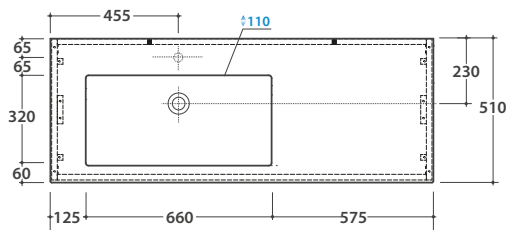

* For taps mounted on counter top

Steel towel rail for wash basin structure

POSBO

Matt white

POSGO

Matt grey

POSRU

Rust