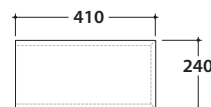

# GLOBO

Cod. **OP019BAR**

Matt black

Steel matt black

Structure in steel 93x46 h 72 cm, black matt, with towel rail right or left. Weight 7 Kg.

\* For taps mounted on counter top

# OPI BOB BASE CONTAINER OP021BXX

Required space with open drawer: 78 cm

Configuration internal containers for structure OP021B

Cod. **OP021BXX**

Finish

bagno di colore

Base container push & pull 75x45 cm. Weight 22 Kg.