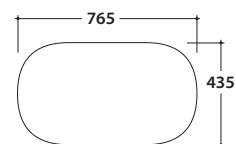

# GLOBO

Cod. **OP019BAR**

Matt black

Steel matt black

Structure in steel 93x46 h 72 cm, black matt, with towel rail right or left. Weight 7 Kg.

\* For taps mounted on counter top

# OPI BOB BASE CONTAINER OP021BXX

Required space with open drawer: 78 cm

Configuration internal containers for structure OP021B

Cod. **OP021BXX**

Finish

bagno di colore

Base container push & pull 75x45 cm. Weight 22 Kg.

# OPI BOB LOWER TRAY BLACK MATT OP020BAR

Cod. **OP020BAR**

Matt black

Steel matt black

Lower tray 76,5x45 cm thickness 3 mm black matt. Weight 7 Kg.