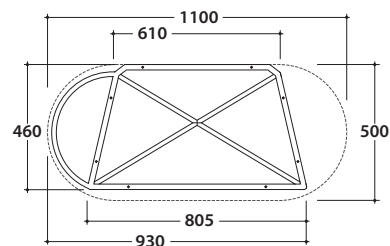

# GLOBO

Cod. **OP019BAR**

Matt black

Steel matt black

Structure in steel 93x46 h 72 cm, black matt, with towel rail right or left. Weight 7 Kg.

\* For taps mounted on counter top

# OPI BOB BASE CONTAINER OP021BXX

Required space with open drawer: 78 cm

Configuration internal containers for structure OP021B

Cod. **OP021BXX**

Finish

bagno di colore

Base container push & pull 75x45 cm. Weight 22 Kg.