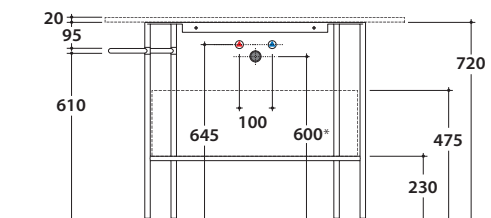

# GLOBO

Cod. **OP019BAR**

Matt black

Steel matt black

Structure in steel 93x46 h 72 cm, black matt, with towel rail right or left. Weight 7 Kg.

\* For taps mounted on counter top

# OPI BOB BASE CONTAINER OP021BXX

Required space with open drawer: 78 cm

Configuration internal containers for structure OP021B

Cod. **OP021BXX**

Finish

bagno di colore

Base container push & pull 75x45 cm. Weight 22 Kg.