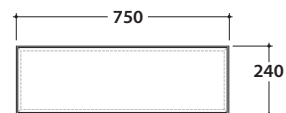

# GLOBO

Cod. **OP019BAR**

Matt black

Steel matt black

Structure in steel 93x46 h 72 cm, black matt, with towel rail right or left. Weight 7 Kg.

\* For taps mounted on counter top

# OPI BOB BASE CONTAINER OP021BXX

Required space with open drawer: 78 cm

Configuration internal containers for structure OP021B

Cod. **OP021BXX**

Finish

bagno di colore

Base container push & pull 75x45 cm. Weight 22 Kg.