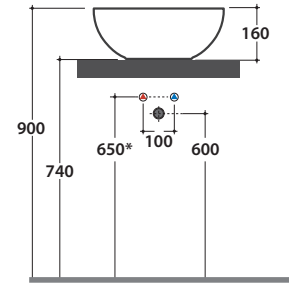

# FORTY3 BASIN SC042BI

CE EN 14688:2015

It can be combined with Arredo Wood furniture

Ceramic antibacterial effect  
BATAFORM®

Glazed product with  
CERASLIDE®

Le Pietre

Cod. **SC042BI**

Basin Ø 42 h 16 cm. Sit-on installation. Weight 9 Kg

# GLOBO

	Rubinetto a parete Wall mounted taps	Rubinetto su piano Taps mounted on counter top
A:	50	100
B:	260	310
C:	470	520
D:	380	430

\* For taps mounted on counter top

Cod. **FI024BI**

Valve drain with ceramic top for basins without overflow. Weight 0,5 Kg

Cod. **FI024CR**

Chromed valve drain for basins without overflow. Weight 0,5 Kg