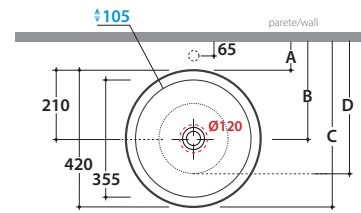

# FORTY3 BASIN SC042BI

CE EN 14688:2015

It can be combined with Arredo Wood furniture

Ceramic antibacterial effect  
BATAFORM®

Glazed product with  
CERASLIDE®

Le Pietre

Cod. **SC042BI**

Basin Ø 42 h 16 cm. Sit-on installation. Weight 9 Kg

# GLOBO

	Rubinetto a parete Wall mounted taps	Rubinetto su piano Taps mounted on counter top
A:	50	100
B:	260	310
C:	470	520
D:	380	430

\* For taps mounted on counter top

Cod. **FI024BI**

Valve drain with ceramic top for basins without overflow. Weight 0,5 Kg

Cod. **FI024CR**

Chromed valve drain for basins without overflow. Weight 0,5 Kg