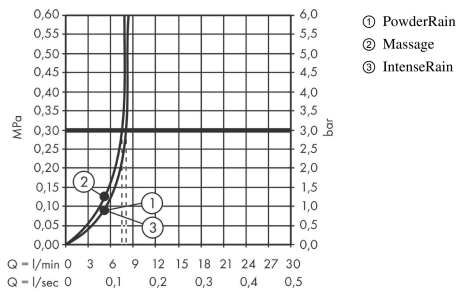

Pulsify Select S

Shower system 105 3jet Relaxation EcoSmart with Ecostat Fine and shower bar 65 cm

Finish: **Chrome** Article Number: **24262000**

Description

product features

- consists of: hand shower, shower thermostat, shower bar, slider, shower hose
- shower head size: 105 mm
- flow rate PowderRain spray (at 3 bar): 8,2 l/min
- spray type hand shower: PowderRain, IntenseRain, Massage spray
- maximum flow rate at 3 bar: 8,2 l/min
- minimum flow pressure: 1,2 bar
- max. operating pressure: 6 bar
- convenient spray selection via Select button
- temperature and water flow control, Select push-button on/off control for 1 outlet
- thermostat: Ecostat Fine
- EcoStop+ button limits the water consumption to 6 l/min
- safety stop at 40°C
- adjustable hot water limitation
- intrinsically safe against backflow
- slider rotatable on the pipe for left or right operation
- profile pipe: round
- shower bar diameter: 22 mm
- pipe length: 669 mm
- drilling distance: 625 mm
- wall supports made of plastic
- nuts shower hose: shower hose with conical nut on both ends
- pivot connector prevents hose from tangling

Technology

Pulsify Select S

Shower system 105 3jet Relaxation EcoSmart with EcoStat Fine and shower bar 65 cm

Finish: **Chrome** Article Number: **24262000**

Product image

Scale drawing

Flowchart

The consumption was measured in combination with the appropriate fittings (thermostat/mixer/ in-wall valve) to reflect actual application in practice.