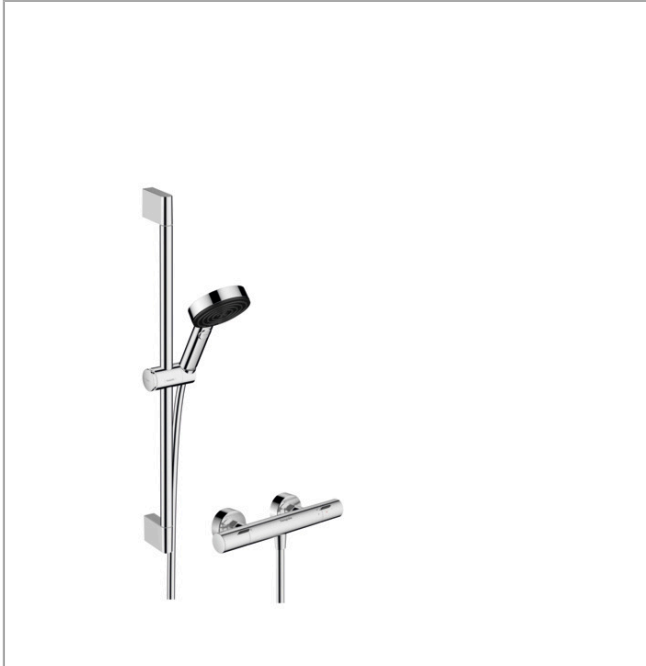

Pulsify Select S

Shower system 105 3jet Relaxation EcoSmart with Ecostat Fine and shower bar 65 cm

Finish: **Chrome** Article Number: **24262000**

Description

product features

- consists of: hand shower, shower thermostat, shower bar, slider, shower hose
- shower head size: 105 mm
- flow rate PowderRain spray (at 3 bar): 8,2 l/min
- spray type hand shower: PowderRain, IntenseRain, Massage spray
- maximum flow rate at 3 bar: 8,2 l/min
- minimum flow pressure: 1,2 bar
- max. operating pressure: 6 bar
- convenient spray selection via Select button
- temperature and water flow control, Select push-button on/off control for 1 outlet
- thermostat: Ecostat Fine
- EcoStop+ button limits the water consumption to 6 l/min
- safety stop at 40°C
- adjustable hot water limitation
- intrinsically safe against backflow
- slider rotatable on the pipe for left or right operation
- profile pipe: round
- shower bar diameter: 22 mm
- pipe length: 669 mm
- drilling distance: 625 mm
- wall supports made of plastic
- nuts shower hose: shower hose with conical nut on both ends
- pivot connector prevents hose from tangling

Technology

Pulsify Select S

Shower system 105 3jet Relaxation EcoSmart with EcoStat Fine and shower bar 65 cm

Finish: **Chrome** Article Number: **24262000**

Product image

Scale drawing

Flowchart

The consumption was measured in combination with the appropriate fittings (thermostat/mixer/ in-wall valve) to reflect actual application in practice.