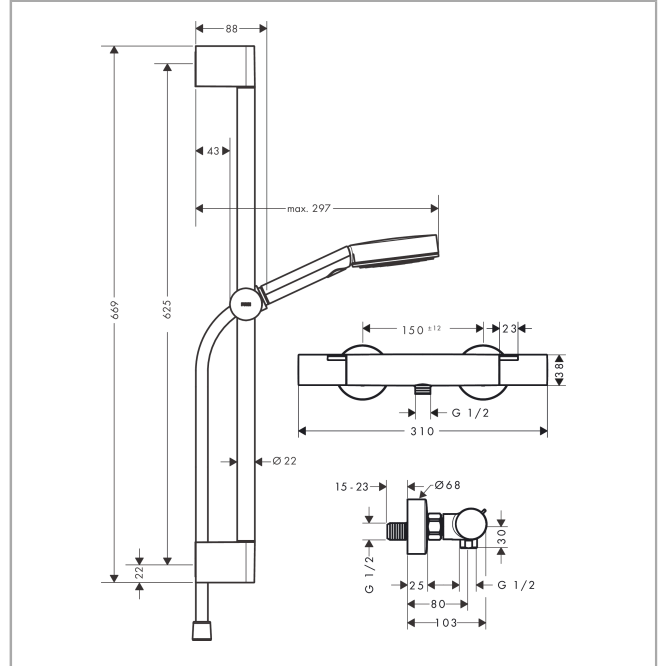

Pulsify Select S

Shower system 105 3jet Relaxation EcoSmart with Ecostat Fine and shower bar 65 cm

Finish: **Chrome** Article Number: **24262000**

Description

product features

- consists of: hand shower, shower thermostat, shower bar, slider, shower hose
- shower head size: 105 mm
- flow rate PowderRain spray (at 3 bar): 8,2 l/min
- spray type hand shower: PowderRain, IntenseRain, Massage spray
- maximum flow rate at 3 bar: 8,2 l/min
- minimum flow pressure: 1,2 bar
- max. operating pressure: 6 bar
- convenient spray selection via Select button
- temperature and water flow control, Select push-button on/off control for 1 outlet
- thermostat: Ecostat Fine
- EcoStop+ button limits the water consumption to 6 l/min
- safety stop at 40°C
- adjustable hot water limitation
- intrinsically safe against backflow
- slider rotatable on the pipe for left or right operation
- profile pipe: round
- shower bar diameter: 22 mm
- pipe length: 669 mm
- drilling distance: 625 mm
- wall supports made of plastic
- nuts shower hose: shower hose with conical nut on both ends
- pivot connector prevents hose from tangling

Technology

Pulsify Select S

Shower system 105 3jet Relaxation EcoSmart with EcoStat Fine and shower bar 65 cm

Finish: **Chrome** Article Number: **24262000**

Product image

Scale drawing

Flowchart

The consumption was measured in combination with the appropriate fittings (thermostat/mixer/ in-wall valve) to reflect actual application in practice.