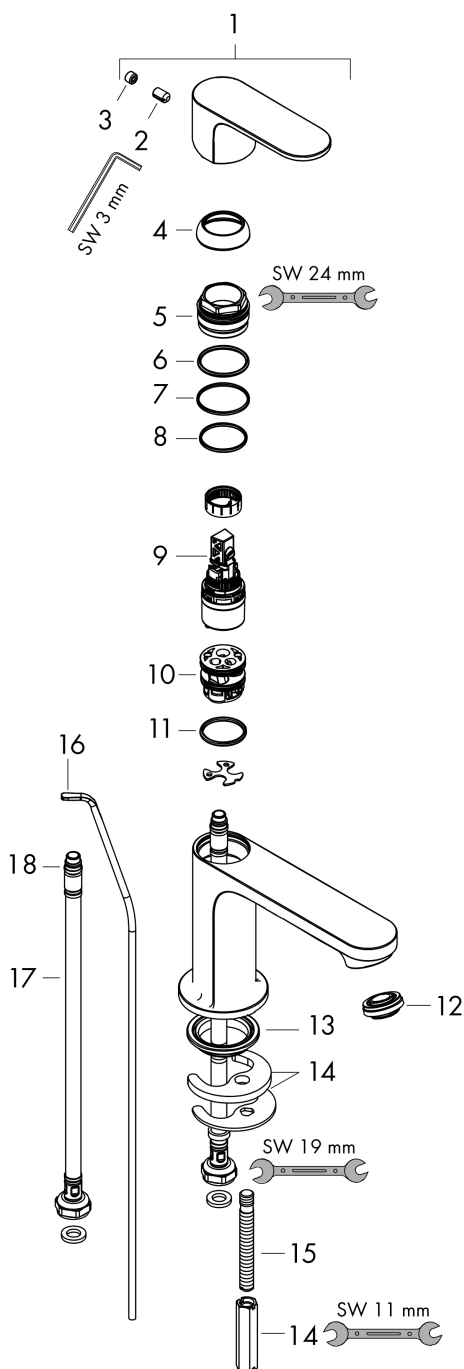

Rebris S

Single lever basin mixer 80 CoolStart EcoSmart+ with pop-up waste set

Surfaces: **Chrome** Article Number: **72586000**

Description

product features

- consists of: single lever basin mixer, waste set
- ComfortZone 80
- projection: 121 mm
- spout height: 84 mm
- spray type: normal spray
- maximum flow rate at 3 bar: 4 l/min
- ceramic cartridge
- temperature limitation adjustable
- suitable for continuous flow water heaters
- pop-up waste set G 1¼
- material waste set: synthetic
- connection type: G ¾ connections
- connection dimension: DN15
- cold water in middle position

Technology

Design awards

Product image

Scale drawing

Rebris S
Single lever basin mixer 80 CoolStart EcoSmart+ with pop-up waste set
 Surfaces: **Chrome** Article Number: **72586000**

Flowchart

Rebris S
Single lever basin mixer 80 CoolStart EcoSmart+ with pop-up waste set
 Surfaces: **Chrome** Article Number: **72586000**

Exploded Drawing

Year of production: >06/22

Rebris S

Single lever basin mixer 80 CoolStart EcoSmart+ with pop-up waste set

Surfaces: **Chrome** Article Number: **72586000**

Spare part list

Year of production: >06/22

Pos.	Description	Article Number	Price	PU
1	handle	94644000	€ 44,63	1
2	screw cover	95704000	€ 3,21	1
3	hollow set screw M6x10 DIN 916	96029000	€ 3,21	1
4	flange	98863000	€ 44,63	1
5	nut	98864000	€ 35,94	1
6	O-ring 24x2	98388000	€ 3,21	1
7	O-ring 27x1,5	92527000	€ 11,31	1
8	O-ring 25x1,5	98146000	€ 3,21	1
9	cartridge, assy	95973001	€ 70,57	1
10	adapter for cartridge	95975000	€ 8,45	1
11	O-ring 23x2	98398000	€ 3,21	1
12	aerator M24x1 (4,5 l/min)	94364001	-	1
13	seal Ø 42	98722000	€ 5,24	1
14	fixing set	96016000	€ 28,20	1
15	screw M8 x 68	97736000	€ 5,24	1
16	connection hose 450 mm M8x0,75 G3/8	97206000	€ 28,20	1
17	O-ring 6,6x1,6	93019000	€ 3,21	1
18	pull rod	96657000	€ 11,31	1
a	pop up waste	94139000	-	1