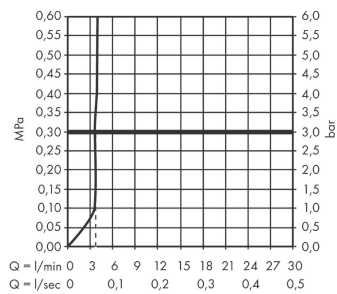

Rebris S

Single lever basin mixer 80 CoolStart EcoSmart+ with pop-up waste set

Surfaces: **Chrome** Article Number: **72586000**

Description

product features

- consists of: single lever basin mixer, waste set
- ComfortZone 80
- projection: 121 mm
- spout height: 84 mm
- spray type: normal spray
- maximum flow rate at 3 bar: 4 l/min
- ceramic cartridge
- temperature limitation adjustable
- suitable for continuous flow water heaters
- pop-up waste set G 1¼
- material waste set: synthetic
- connection type: G ¾ connections
- connection dimension: DN15
- cold water in middle position

Technology

Design awards

Product image

Scale drawing

Rebris S
Single lever basin mixer 80 CoolStart EcoSmart+ with pop-up waste set
 Surfaces: **Chrome** Article Number: **72586000**

Flowchart

Rebris S
Single lever basin mixer 80 CoolStart EcoSmart+ with pop-up waste set
 Surfaces: **Chrome** Article Number: **72586000**