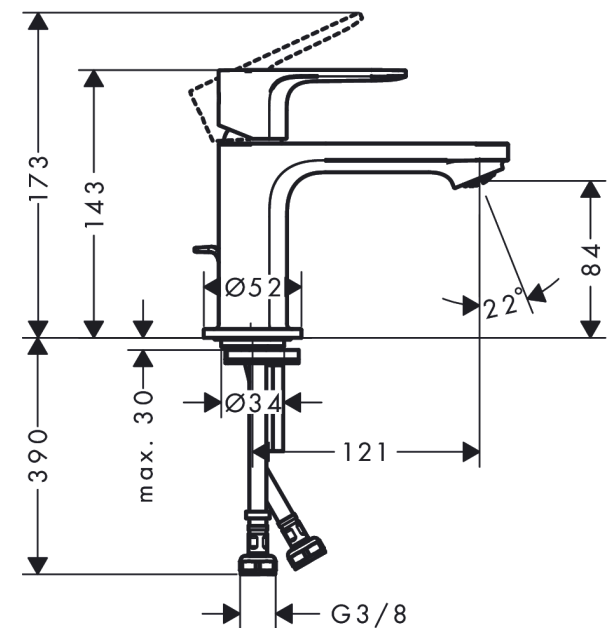

Rebris S

Single lever basin mixer 80 CoolStart EcoSmart+ with pop-up waste set

Surfaces: **Chrome** Article Number: **72586000**

Description

product features

- consists of: single lever basin mixer, waste set
- ComfortZone 80
- projection: 121 mm
- spout height: 84 mm
- spray type: normal spray
- maximum flow rate at 3 bar: 4 l/min
- ceramic cartridge
- temperature limitation adjustable
- suitable for continuous flow water heaters
- pop-up waste set G 1¼
- material waste set: synthetic
- connection type: G ¾ connections
- connection dimension: DN15
- cold water in middle position

Technology

Design awards

Product image

Scale drawing

Rebris S
Single lever basin mixer 80 CoolStart EcoSmart+ with pop-up waste set
 Surfaces: **Chrome** Article Number: **72586000**

Flowchart

Rebris S
Single lever basin mixer 80 CoolStart EcoSmart+ with pop-up waste set
 Surfaces: **Chrome** Article Number: **72586000**

Exploded Drawing

Year of production: >06/22

Rebris S

Single lever basin mixer 80 CoolStart EcoSmart+ with pop-up waste set

Surfaces: **Chrome** Article Number: **72586000**

Spare part list

Year of production: >06/22

Pos.	Description	Article Number	Price	PU
1	handle	94644000	€ 44,63	1
2	screw cover	95704000	€ 3,21	1
3	hollow set screw M6x10 DIN 916	96029000	€ 3,21	1
4	flange	98863000	€ 44,63	1
5	nut	98864000	€ 35,94	1
6	O-ring 24x2	98388000	€ 3,21	1
7	O-ring 27x1,5	92527000	€ 11,31	1
8	O-ring 25x1,5	98146000	€ 3,21	1
9	cartridge, assy	95973001	€ 70,57	1
10	adapter for cartridge	95975000	€ 8,45	1
11	O-ring 23x2	98398000	€ 3,21	1
12	aerator M24x1 (4,5 l/min)	94364001	-	1
13	seal Ø 42	98722000	€ 5,24	1
14	fixing set	96016000	€ 28,20	1
15	screw M8 x 68	97736000	€ 5,24	1
16	connection hose 450 mm M8x0,75 G3/8	97206000	€ 28,20	1
17	O-ring 6,6x1,6	93019000	€ 3,21	1
18	pull rod	96657000	€ 11,31	1
a	pop up waste	94139000	-	1