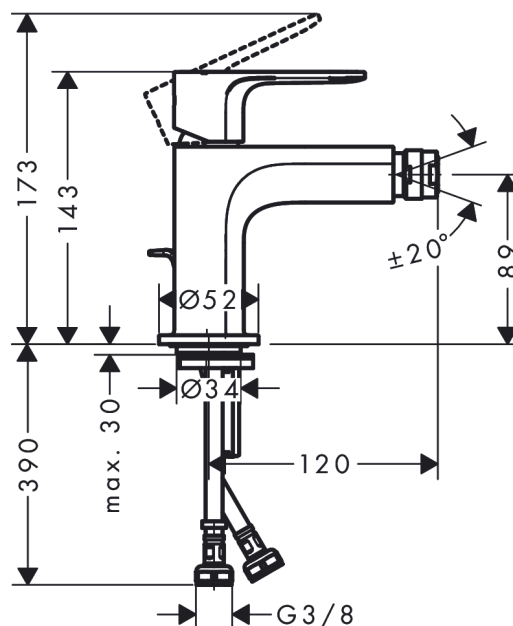

Scale drawing