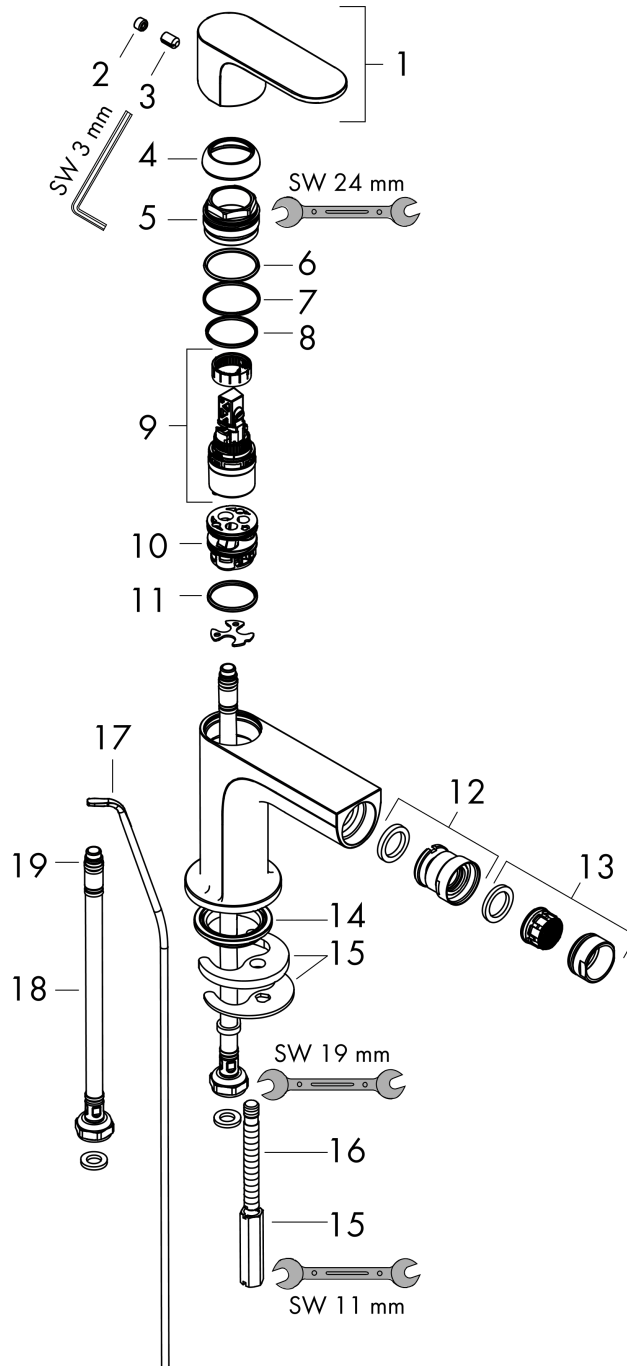

#### product features

- consists of: single lever bidet mixer, waste set
- projection 120 mm
- aerator with ball pivot
- spray type: normal spray
- maximum flow rate at 3 bar: 5 l/min
- ceramic cartridge
- temperature limitation adjustable
- suitable for continuous flow water heaters
- pop-up waste set G 1¼
- material waste set: metal
- connection type: G ¾ connections
- connection dimension: DN15

### Scale drawing

## Exploded Drawing

Year of production: >06/22

**Rebris S****Single lever bidet mixer with metal pop-up waste set**Surfaces: **Matt Black** Article Number: **72212670****Spare part list**

Year of production: &gt;06/22

Pos.	Description	Article Number	Price	PU
1	handle	94642670	€ 67,00	1
2	screw cover	95704610	€ 4,88	1
3	hollow set screw M6x10 DIN 916	96029000	€ 3,21	1
4	flange	98863670	€ 67,00	1
5	nut	98864000	€ 35,94	1
6	O-ring 24x2	98388000	€ 3,21	1
7	O-ring 27x1,5	92527000	€ 11,31	1
8	O-ring 25x1,5	98146000	€ 3,21	1
9	cartridge, assy	95973001	€ 70,57	1
10	adapter for cartridge	98866000	€ 28,20	1
11	O-ring 23x2	98398000	€ 3,21	1
12	ball joint	96050670	€ 53,91	1
13	aerator M24x1 (5 l/min)	92372670	€ 27,49	1
14	seal Ø 42	98722000	€ 5,24	1
15	fixing set	96016000	€ 28,20	1
16	screw M8 x 68	97736000	€ 5,24	1
17	connection hose 450 mm M8x0,75 G3/8	97206000	€ 28,20	1
18	O-ring 6,6x1,6	93019000	€ 3,21	1
19	pull rod	96657670	€ 17,02	1
a	pop up waste	94139670	€ 150,65	1