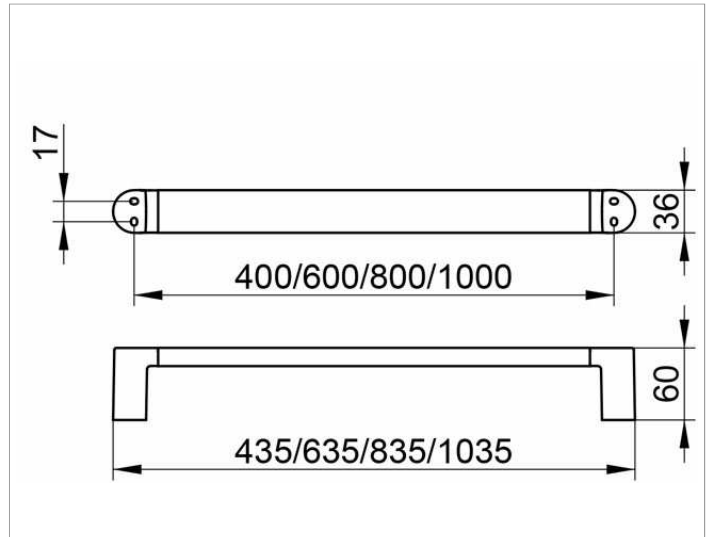

**Elegance NEW**  
**11601010400 Towel rail**

**PRODUCT**

**DRAWING**

**SURFACE**

chrome-plated

**DIMENSION**

400 mm

**SPECIFICATIONS**

KEUCO ELEGANCE Towel rail  
 11601010400  
 Chrome-plated Towel rail  
 Elegant, oval profile,  
 slightly shaped surfaces in a timeless design,  
 solid wall mounting in zinc cast,  
 easy to clean  
 Axle measurement 400 mm,  
 Total width of 435 mm  
 Projection 60 mm  
 incl. corrosion-free mounting material