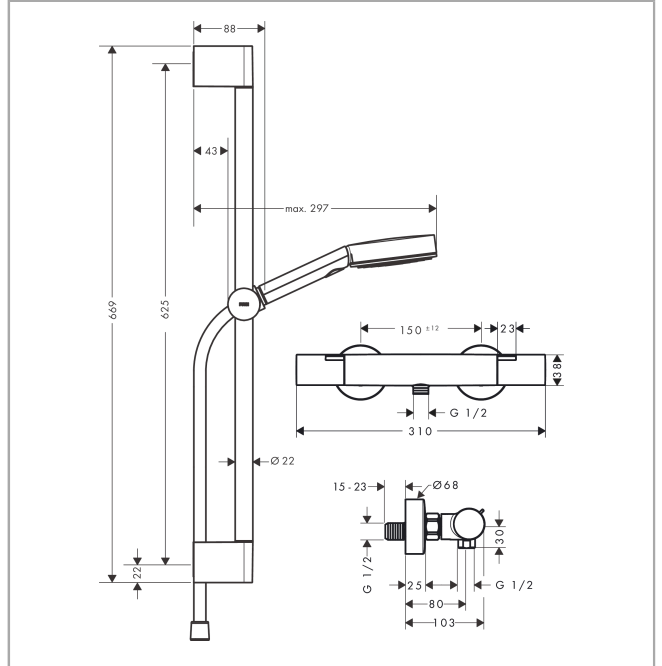

Pulsify Select S

Shower system 105 3jet Relaxation EcoSmart with Ecostat Fine and shower bar 65 cm

Finish: **Matt Black** Article Number: **24262670**

Description

product features

- consists of: hand shower, shower thermostat, shower bar, slider, shower hose
- shower head size: 105 mm
- flow rate PowderRain spray (at 3 bar): 8,2 l/min
- spray type hand shower: PowderRain, IntenseRain, Massage spray
- maximum flow rate at 3 bar: 8,2 l/min
- minimum flow pressure: 1,2 bar
- max. operating pressure: 6 bar
- convenient spray selection via Select button
- temperature and water flow control, Select push-button on/off control for 1 outlet
- thermostat: Ecostat Fine
- EcoStop+ button limits the water consumption to 6 l/min
- safety stop at 40°C
- adjustable hot water limitation
- intrinsically safe against backflow
- slider rotatable on the pipe for left or right operation
- profile pipe: round
- shower bar diameter: 22 mm
- pipe length: 669 mm
- drilling distance: 625 mm
- wall supports made of plastic
- nuts shower hose: shower hose with conical nut on both ends
- pivot connector prevents hose from tangling

Technology

Pulsify Select S

Shower system 105 3jet Relaxation EcoSmart with EcoStat Fine and shower bar 65 cm

Finish: **Matt Black** Article Number: **24262670**

Product image

Scale drawing

Flowchart

The consumption was measured in combination with the appropriate fittings (thermostat/mixer/ in-wall valve) to reflect actual application in practice.