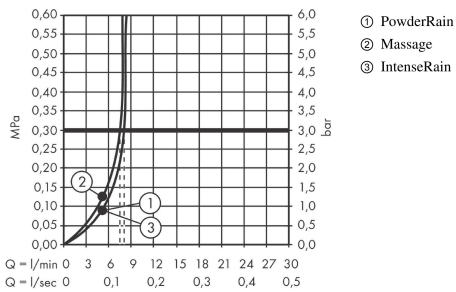

Pulsify Select S

Shower system 105 3jet Relaxation EcoSmart with Ecostat Fine and shower bar 65 cm

Finish: **Matt Black** Article Number: **24262670**

Description

product features

- consists of: hand shower, shower thermostat, shower bar, slider, shower hose
- shower head size: 105 mm
- flow rate PowderRain spray (at 3 bar): 8,2 l/min
- spray type hand shower: PowderRain, IntenseRain, Massage spray
- maximum flow rate at 3 bar: 8,2 l/min
- minimum flow pressure: 1,2 bar
- max. operating pressure: 6 bar
- convenient spray selection via Select button
- temperature and water flow control, Select push-button on/off control for 1 outlet
- thermostat: Ecostat Fine
- EcoStop+ button limits the water consumption to 6 l/min
- safety stop at 40°C
- adjustable hot water limitation
- intrinsically safe against backflow
- slider rotatable on the pipe for left or right operation
- profile pipe: round
- shower bar diameter: 22 mm
- pipe length: 669 mm
- drilling distance: 625 mm
- wall supports made of plastic
- nuts shower hose: shower hose with conical nut on both ends
- pivot connector prevents hose from tangling

Technology

Pulsify Select S

Shower system 105 3jet Relaxation EcoSmart with EcoStat Fine and shower bar 65 cm

Finish: **Matt Black** Article Number: **24262670**

Product image

Scale drawing

Flowchart

The consumption was measured in combination with the appropriate fittings (thermostat/mixer/ in-wall valve) to reflect actual application in practice.