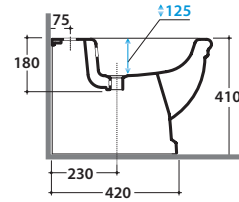

# GLOBO

Ceramic antibacterial effect  
BATAFORM®

Glazed product with  
CERASLIDE®

Cod. **PA026BI**

Floor mounted bidet 57.38 h41 cm. Back to wall installation. Fixing kit included. Weight 20 Kg

Cod. **FI012BI**

Push open valve drain with ceramic top for bidet. Weight 0,5 Kg

Cod. **FI012CR**

Push open chromed valve drain for bidet. Weight 0,5 Kg

Cod. **FI016**

Easy installation siphon. Weight 0,5 Kg