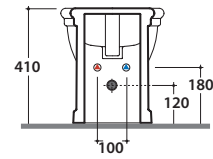

# GLOBO

Ceramic antibacterial effect  
BATAFORM®

Glazed product with  
CERASLIDE®

Cod. **PA026BI**

Floor mounted bidet 57.38 h41 cm. Back to wall installation. Fixing kit included. Weight 20 Kg

Cod. **FI012BI**

Push open valve drain with ceramic top for bidet. Weight 0,5 Kg

Cod. **FI012CR**

Push open chromed valve drain for bidet. Weight 0,5 Kg

Cod. **FI016**

Easy installation siphon. Weight 0,5 Kg