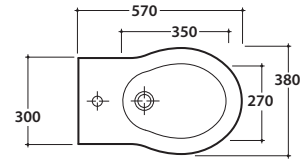

# GLOBO

Ceramic antibacterial effect  
BATAFORM®

Glazed product with  
CERASLIDE®

Cod. **PA026BI**

Floor mounted bidet 57.38 h41 cm. Back to wall installation. Fixing kit included. Weight 20 Kg

Cod. **FI012BI**

Push open valve drain with ceramic top for bidet. Weight 0,5 Kg

Cod. **FI012CR**

Push open chromed valve drain for bidet. Weight 0,5 Kg

Cod. **FI016**

Easy installation siphon. Weight 0,5 Kg