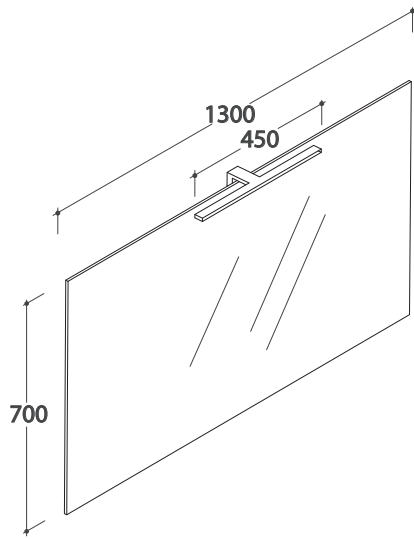

# MIRROR FRAME 130 BPL130

# GLOBO

Cod. **BPL130**

Polished edge mirror 130.70 cm with led lamp (adjustable as needed). No switch. Energy efficiency class A+. Weight 13 Kg