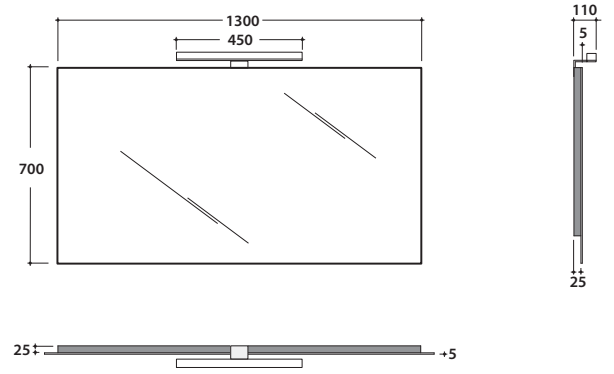

# MIRROR FRAME 130 BPL130

# GLOBO

Cod. **BPL130**

Polished edge mirror 130.70 cm with led lamp (adjustable as needed). No switch. Energy efficiency class A+. Weight 13 Kg