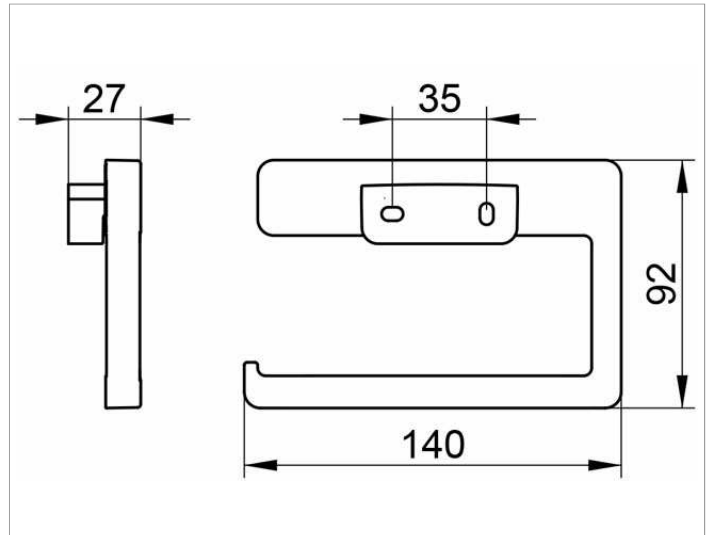

**Collection Moll**  
**12762010000 Toilet paper holder**

**PRODUCT**

**DRAWING**

**PRODUCT ATTRIBUTES**

open form  
for 100/120 mm wide paper rolls

**SURFACE**

chrome-plated

**SPECIFICATIONS**

KEUCO COLLECTION MOLL Toilet paper holder 12762010000, open form, chrome-plated  
toilet paper holder in an esthetic design, open form, holder with slightly rounded edges  
Suitable for 100 mm wide toilet rolls  
Width 140 mm, height 92 mm, Projection 27 mm  
The toilet paper holder is fitted with 2 hidden fixing points incl. corrosion-free mounting material