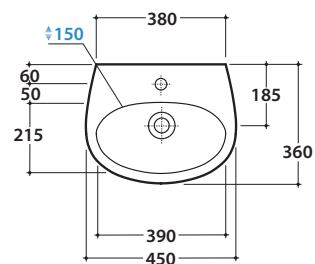

GRACE BASIN GR045BI

CE EN 14688:2015

GLOBO

Cod. **GR045BI**

Basin 45.36 h19cm. Wall-hung installation. Weight 12 kg.

Cod. **FI012BI**

Push open valve drain with ceramic top for basins with overflow. Weight 0,5 Kg

Cod. **FI012CR**

Push open chromed valve drain for basins with overflow. Weight 0,5 Kg