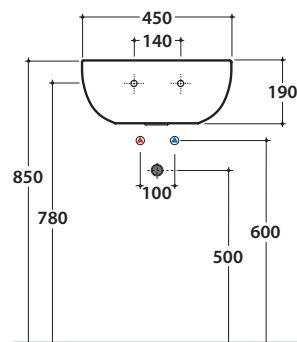

GRACE BASIN GR045BI

CE EN 14688:2015

GLOBO

Cod. **GR045BI**

Basin 45.36 h19cm. Wall-hung installation. Weight 12 kg.

Cod. **FI012BI**

Push open valve drain with ceramic top for basins with overflow. Weight 0,5 Kg

Cod. **FI012CR**

Push open chromed valve drain for basins with overflow. Weight 0,5 Kg