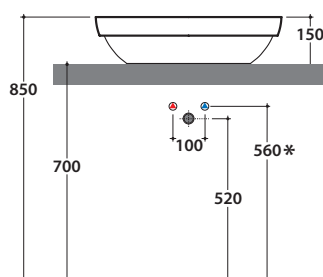

# GLOBO

Sit-on installation

Under top installation

	Rubinetto a parete Wall mounted taps	Rubinetto su piano Taps mounted on counter t
A :	60	100
B :	260	300
C :	460	500

Ceramic antibacterial effect  
BATAFORM®

Glazed product with  
CERASLIDE®

Cod. **GE042BI**

Basin 60.40 h15 cm. Sit-on or under top installation.  
Weight 13 Kg

\* Per rubinetto su piano / For taps mounted on counter top

Cod. **FI024BI**

Valve drain with ceramic top for basins without overflow. Weight 0,5 Kg