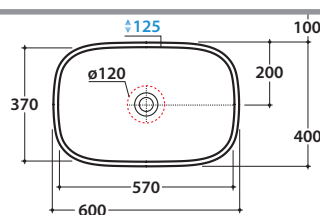

# GLOBO

Sit-on installation

Under top installation

	Rubinetto a parete Wall mounted taps	Rubinetto su piano Taps mounted on counter t
A :	60	100
B :	260	300
C :	460	500

Ceramic antibacterial effect  
BATAFORM®

Glazed product with  
CERASLIDE®

Cod. **GE042BI**

Basin 60.40 h15 cm. Sit-on or under top installation.  
Weight 13 Kg

\* Per rubinetto su piano / For taps mounted on counter top

Cod. **FI024BI**

Valve drain with ceramic top for basins without overflow. Weight 0,5 Kg