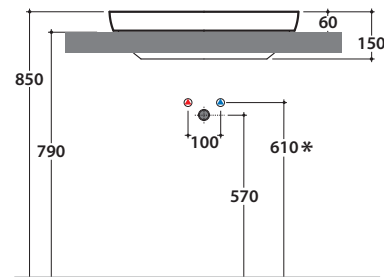

# GLOBO

Sit-on installation

Under top installation

	Rubinetto a parete Wall mounted taps	Rubinetto su piano Taps mounted on counter t
A :	60	100
B :	260	300
C :	460	500

Ceramic antibacterial effect  
BATAFORM®

Glazed product with  
CERASLIDE®

Cod. **GE042BI**

Basin 60.40 h15 cm. Sit-on or under top installation.  
Weight 13 Kg

\* Per rubinetto su piano / For taps mounted on counter top

Cod. **FI024BI**

Valve drain with ceramic top for basins without overflow. Weight 0,5 Kg