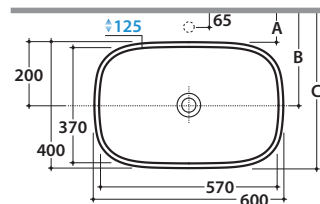

# GLOBO

Sit-on installation

Under top installation

	Rubinetto a parete Wall mounted taps	Rubinetto su piano Taps mounted on counter t
A :	60	100
B :	260	300
C :	460	500

Ceramic antibacterial effect  
BATAFORM®

Glazed product with  
CERASLIDE®

Cod. **GE042BI**

Basin 60.40 h15 cm. Sit-on or under top installation.  
Weight 13 Kg

\* Per rubinetto su piano / For taps mounted on counter top

Cod. **FI024BI**

Valve drain with ceramic top for basins without overflow. Weight 0,5 Kg