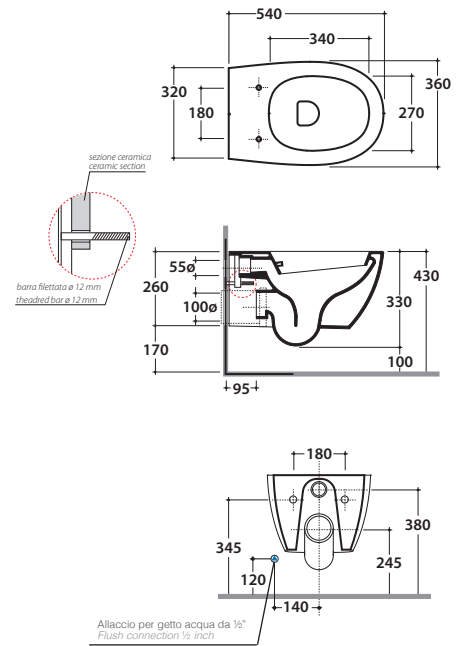

4ALL WALL-HUNG WC/BIDET MDB02BI

CE EN 997:2015

GLOBO

Ceramic antibacterial effect BATAFORM®

WC with integrated bidet function

Glazed product with CERASLIDE®

Drain 4/2,6 lt

Cod. **MDB02BI**

Wall-hung Wc /bidet 54.36 h33 cm . Drain 4 / 2,6 Lt. Wall-hung installation. Fixing kit included. Weight 18 Kg

!! All models wc-bidet function are suitable for installation in combination with ushing cisterns with pipe water supply ø 45 mm

Seat-cover with hinge system to quick release