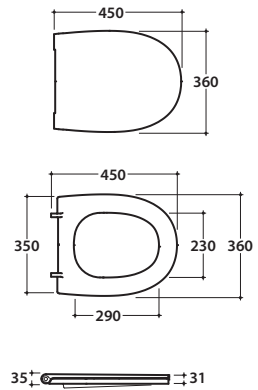

Cod. **MDR20BI**

Removable duroplast seat-cover with soft-closing system. Weight 3 Kg

Cod. **PU001**

Acoustic and crash protection.

Cod. **FI002**

Fixing brackets for W/H sanitary. Weight 2,5 Kg