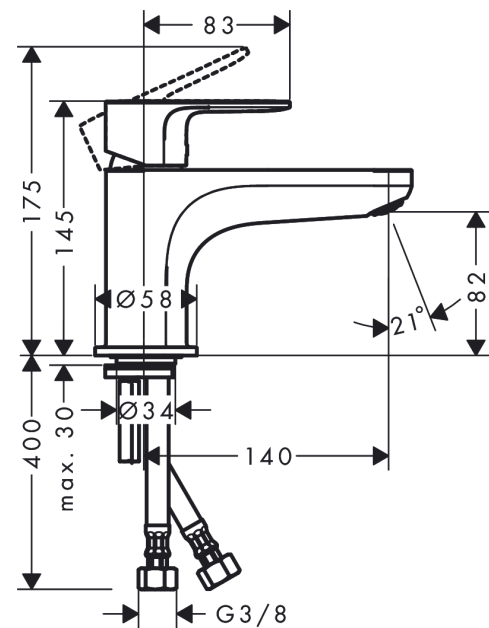

Rebris S

Single lever bath mixer Monotrou

Surfaces: **Chrome** Article Number: **72434000**

Description

product features

- 1 function
- projection: 140 mm
- spray type mixer: normal spray
- maximum flow rate at 3 bar: 19,9 l/min
- flow rate for bath spout at 3 bar: 19,9 l/min
- ceramic cartridge
- temperature limitation adjustable
- connection type: G 3/8 connections
- min. operating pressure: 1 bar
- max. operating pressure: 10 bar

Technology

Design awards

reddot winner 2022

Certificates

Product image

Scale drawing

Flowchart