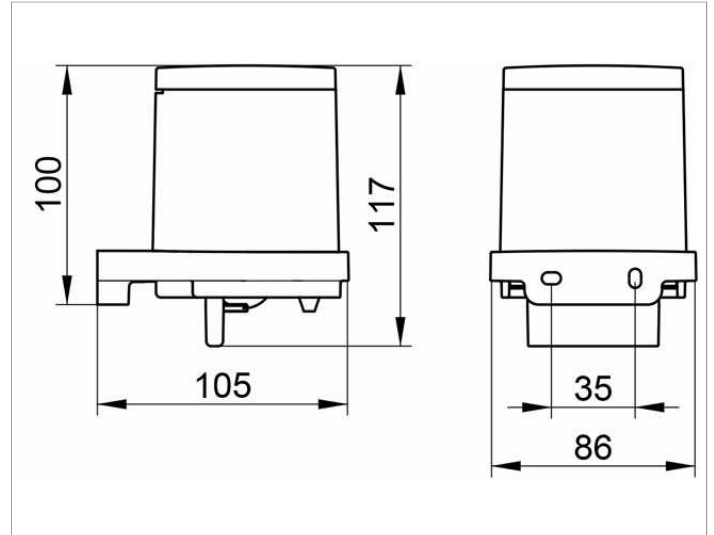

Collection Moll  
12752010101 Lotion dispenser

**PRODUCT**

**DRAWING**

**PRODUCT ATTRIBUTES**

acrylic cup matt, complete with holder and pump  
for liquid soap  
Capacity: approx. 180 ml  
Dosage: approx. 0,5ml/stroke