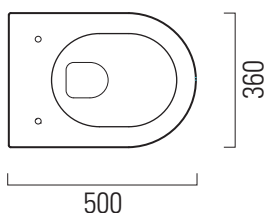

Pura

50×36 swirlflush

Wc
50×36 cm
23 kg

Wc sospeso swirlflush con sistema di fissaggio dal basso.

Wall-hung wc swirlflush installation with concealed fastening.

CE

swirlflush® extraglaze® antibacterial quickrelease softclose

Colori - Colours	Codici - Codes	Fori - Tapholes
○ Bianco lucido - White glossy	881611	-
● Agave	881604	-
● Ardesia	881626	-
○ Bianco opaco - Matte white	881609	-
● Blush	881624	-
● Cenere	881617	-
● Creta	881608	-
● Ghiaccio	881615	-
● Tortora	881605	-

Note

- 1 - Non è consigliato l'impiego di cassette di scarico esterne o impianti dotati di rubinetto flussometro.
  We do not recommend the use of external flushing cisterns or systems endowed with flushometer valves.
- 2 - Extraglaze solo per smaltatura lucida
  Extraglaze only for glossy glaze

Testato con i seguenti dispositivi di scarico | Tested with the following flushing mechanisms

GEBERIT Duofix SIGMA 8 cod. 111.795.00.1; GEBERIT Duofix SIGMA 8 6/3 L cod. 111.697.00.1; GEBERIT Duofix SIGMA 8 4,5/3 L cod. 111.698.00.1; GEBERIT Monolith cod. 131.031.SL.1; GEBERIT Monolith cod. 131.021.SL.1; GEBERIT Combifix 12 cod. 110.358.00.5; GEBERIT Combifix 12 cod. 110.366.00.5; OLI 74 Plus S80 cod. 187649 pneumatico; OLI 74 Plus S80 cod.601803 meccanico; VALSIR Tropea S S90 cod. VS0858252; ReF Optline; TECE Square cod. 9.300.000; TECE Box Octa 8 cm cod. 9370501; VIEGA Eco Plus cod. 704070; VIEGA Prevista Pure 8 cm cod. 8513; VIEGA Eco Plus cod. 606664; GEBERIT 111.300.00.5; GROHE Rapid SL cod.38528001 **(testato con riduttore di flusso - tested with flush reducer)**