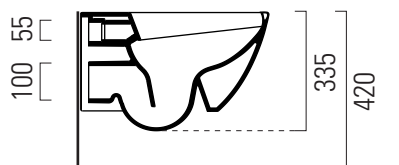

Pura

50×36 swirlflush

Wc
50×36 cm
23 kg

Wc sospeso swirlflush con sistema di fissaggio dal basso.

Wall-hung wc swirlflush installation with concealed fastening.

CE

swirlflush® extraglaze® antibacterial quickrelease softclose

Colori - Colours	Codici - Codes	Fori - Tapholes
○ Bianco lucido - White glossy	881611	-
● Agave	881604	-
● Ardesia	881626	-
○ Bianco opaco - Matte white	881609	-
● Blush	881624	-
● Cenere	881617	-
● Creta	881608	-
● Ghiaccio	881615	-
● Tortora	881605	-

Note

- 1 - Non è consigliato l'impiego di cassette di scarico esterne o impianti dotati di rubinetto flussometro.
  We do not recommend the use of external flushing cisterns or systems endowed with flushometer valves.
- 2 - Extraglaze solo per smaltatura lucida
  Extraglaze only for glossy glaze

Testato con i seguenti dispositivi di scarico | Tested with the following flushing mechanisms

GEBERIT Duofix SIGMA 8 cod. 111.795.00.1; GEBERIT Duofix SIGMA 8 6/3 L cod. 111.697.00.1; GEBERIT Duofix SIGMA 8 4,5/3 L cod. 111.698.00.1; GEBERIT Monolith cod. 131.031.SL.1; GEBERIT Monolith cod. 131.021.SL.1; GEBERIT Combifix 12 cod. 110.358.00.5; GEBERIT Combifix 12 cod. 110.366.00.5; OLI 74 Plus S80 cod. 187649 pneumatico; OLI 74 Plus S80 cod.601803 meccanico; VALSIR Tropea S S90 cod. VS0858252; ReF Optline; TECE Square cod. 9.300.000; TECE Box Octa 8 cm cod. 9370501; VIEGA Eco Plus cod. 704070; VIEGA Prevista Pure 8 cm cod. 8513; VIEGA Eco Plus cod. 606664; GEBERIT 111.300.00.5; GROHE Rapid SL cod.38528001 **(testato con riduttore di flusso - tested with flush reducer)**