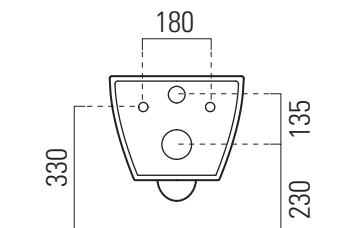

Pura

50×36 swirlflush

Wc
50×36 cm
23 kg

Wc sospeso swirlflush con sistema di fissaggio dal basso.

Wall-hung wc swirlflush installation with concealed fastening.

CE

swirlflush® extraglaze® antibacterial quickrelease softclose

Colori - Colours	Codici - Codes	Fori - Tapholes
○ Bianco lucido - White glossy	881611	-
● Agave	881604	-
● Ardesia	881626	-
○ Bianco opaco - Matte white	881609	-
● Blush	881624	-
● Cenere	881617	-
● Creta	881608	-
● Ghiaccio	881615	-
● Tortora	881605	-

Note

- 1 - Non è consigliato l'impiego di cassette di scarico esterne o impianti dotati di rubinetto flussometro.
  We do not recommend the use of external flushing cisterns or systems endowed with flushometer valves.
- 2 - Extraglaze solo per smaltatura lucida
  Extraglaze only for glossy glaze

Testato con i seguenti dispositivi di scarico | Tested with the following flushing mechanisms

GEBERIT Duofix SIGMA 8 cod. 111.795.00.1; GEBERIT Duofix SIGMA 8 6/3 L cod. 111.697.00.1; GEBERIT Duofix SIGMA 8 4,5/3 L cod. 111.698.00.1; GEBERIT Monolith cod. 131.031.SL.1; GEBERIT Monolith cod. 131.021.SL.1; GEBERIT Combifix 12 cod. 110.358.00.5; GEBERIT Combifix 12 cod. 110.366.00.5; OLI 74 Plus S80 cod. 187649 pneumatico; OLI 74 Plus S80 cod.601803 meccanico; VALSIR Tropea S S90 cod. VS0858252; ReF Optline; TECE Square cod. 9.300.000; TECE Box Octa 8 cm cod. 9370501; VIEGA Eco Plus cod. 704070; VIEGA Prevista Pure 8 cm cod. 8513; VIEGA Eco Plus cod. 606664; GEBERIT 111.300.00.5; GROHE Rapid SL cod.38528001 **(testato con riduttore di flusso - tested with flush reducer)**