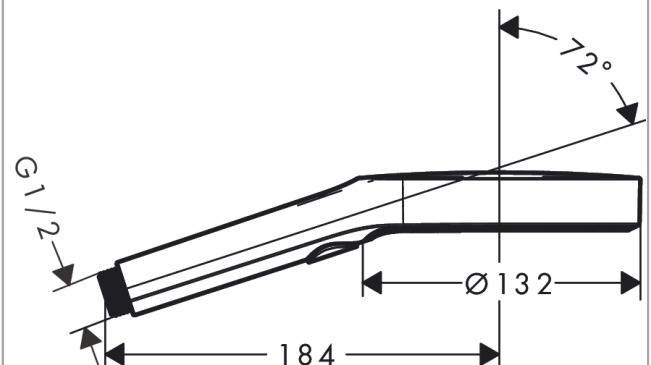

Scale drawing