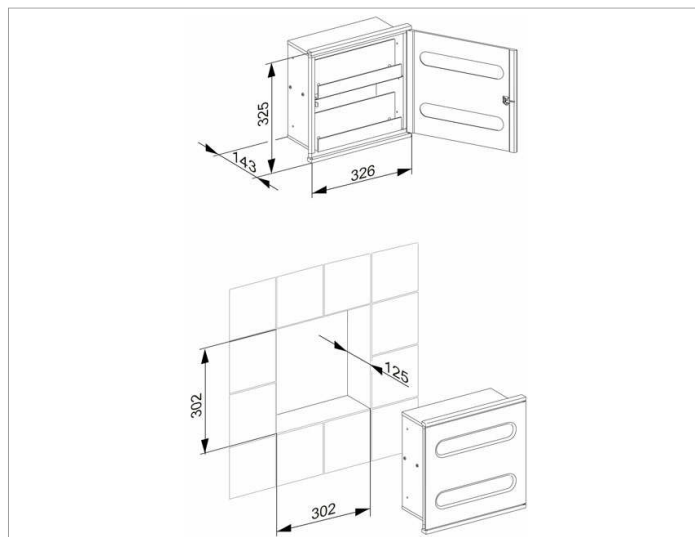

в комплекте из:

- 2 дозаторов бумажных полотенец (предназначены для 100 бумажных полотенец формата 25 x 23 см в сложенном виде)

поверхность

хром/белый лак/слева

Габариты

326 x 325 x 143 mm

ЧЕРТЕЖ**спецификации**

KEUCO PLAN INTEGRAL Washbasin Module 2, 44985015101

A classic washbasin module in a stylish yet functional design for recessed installation

front: chrome-plated/white lacquered

as desired aluminium silver (RAL 9006) or white (RAL 9010)

recessed carcass: sheet steel zinc-plated and lacquered

door left hand hinged,

the recessed grip is covered, with a lock and an integrated releasing mechanism,

complete, consisting of:

2 Paper towel dispensers, each for max. 100 paper towels (9-7/8" x 9-1/16")

Exterior measurements: Height 12-13/16", width 12-13/16", depth 5-5/8"

Cutout measurements: Height 11-7/8", width 11-7/8", depth 4-15/16"