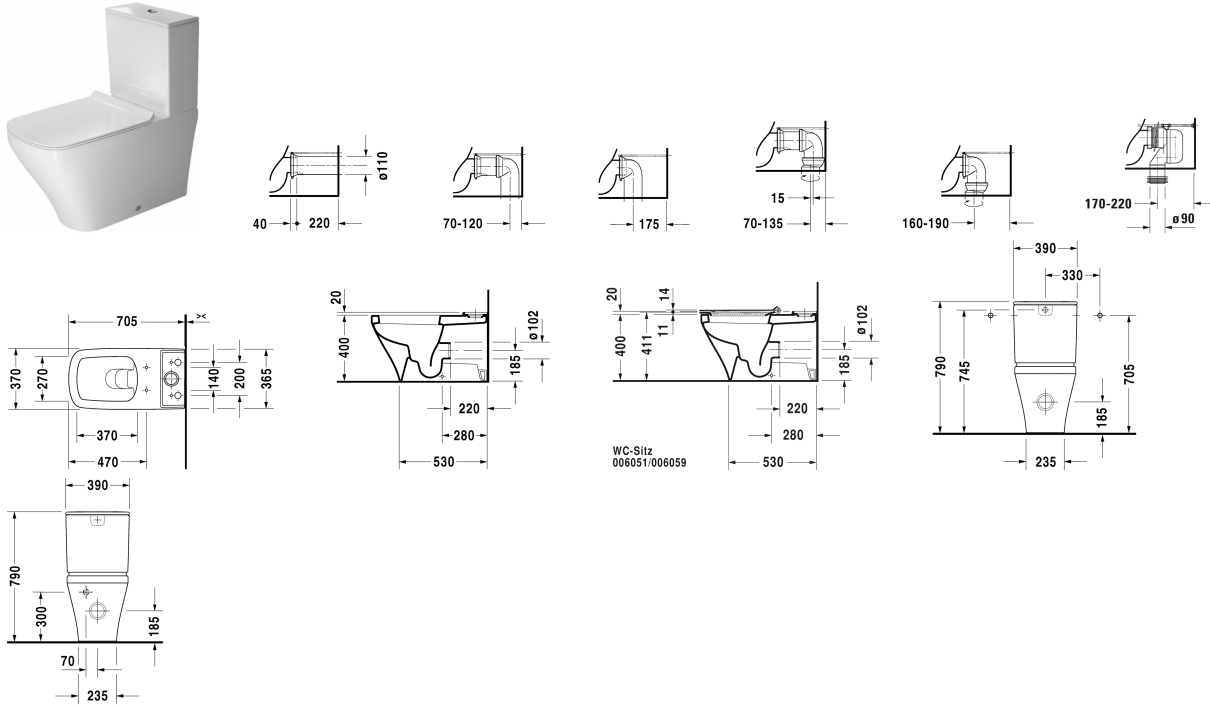

DuraStyle Toilet close-coupled # 215609..00 / 215609..00

|< 370 mm >|

Toilet close-coupled	Dimension	Weight	Order number
(without cistern), washdown model, Outlet for Vario connector set, for horizontal and vertical outlet, length adjustable from 70 - 190 mm, and vario connecting bend, vertical outlet from 170 - 220 mm, fixings included, UWL class 1			
Colors			
00 White Alpin 20 HygieneGlaze (an antibacterial ceramic glaze that provides almost indefinite effectiveness)			
Variant			
4,5 l	370 x 700 mm	41.300 kilogram	215609..00
4,5 l	370 x 700 mm	41.300 kilogram	215609..00
Sanitary ceramics with the special WonderGliss surface finish will remain clean and attractive-looking for a long time to come. When ordering WonderGliss please add a "1" as eleventh digit to the model number.			
Accessory			
Vario connecting bend for vertical outlet	Ø 100 mm	0.700 kilogram	899025
Vario connector set incl. excenter	Ø 110 mm	1.500 kilogram	001422

DuraStyle Toilet close-coupled # 215609..00 / 215609..00

|< 370 mm >|

Suitable products

Toilet seat and cover removable, elongated, hinges stainless steel, without soft closure,		006051
Toilet seat and cover removable, elongated, hinges stainless steel, with soft closure,		006059
Cistern with Dual Flush mechanism, chrome, for side supply, 390 x 170 mm	390 x 170 mm	093500
Cistern with Dual Flush mechanism, chrome, for bottom left supply, 390 x 170 mm	390 x 170 mm	093510

All drawings contain the necessary measurements which are subject to standard tolerances. They are stated in mm and are non-binding. Exact measurements, in particular for customised installation scenarios, can only be taken from the finished piece.