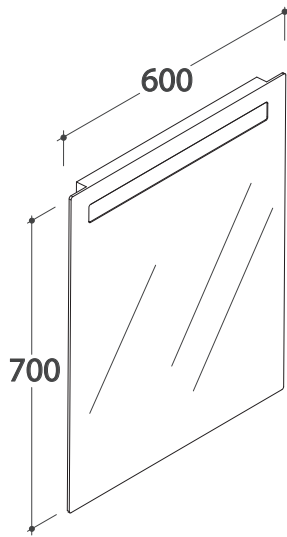

MIRROR FRAME 60 BPS060

GLOBO

Cod. **BPS060**

Polished edge led backlight mirror 60.70 cm with touch-switch and stainless steel frame. Energy efficiency class A+. Weight 7 Kg