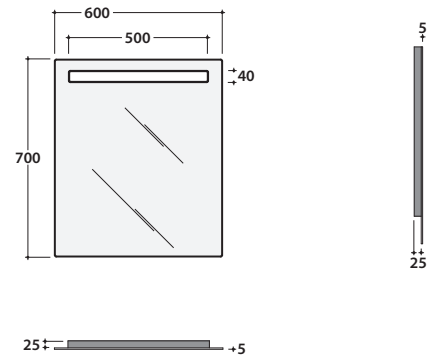

MIRROR FRAME 60 BPS060

GLOBO

Cod. **BPS060**

Polished edge led backlight mirror 60.70 cm with touch-switch and stainless steel frame. Energy efficiency class A+. Weight 7 Kg