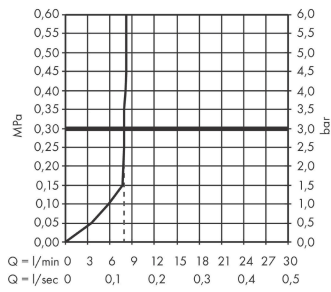

Pulsify S
Shower set 100 1jet EcoSmart with shower bar 90 cm
 Finish: **Chrome** Article Number: **24382000**

Description

product features

- consists of: baton hand shower, shower bar, shower hose, slider
- shower head size: 98 x 24 mm
- spray type: PowderRain
- maximum flow rate at 3 bar: 8,5 l/min
- minimum flow pressure: 0,5 bar
- operating pressure: min. 0,5 bar/max. 6 bar
- hand shower holder made of plastic/metal
- hand shower holder for right- and left-hand installation
- hand shower holder with locking mechanism
- wall mounting: screw fastening
- wall supports made of plastic
- wall bar type: swivelling shower bar
- profile pipe: cubic
- pipe length: 950 mm
- drilling distance 915 mm
- shower hose with conical nut on both ends
- pivot connector prevents hose from tangling

Technology

Product image

Scale drawing

Pulsify S
Shower set 100 1jet EcoSmart with shower bar 90 cm
 Finish: **Chrome** Article Number: **24382000**

Flowchart

The consumption was measured in combination with the appropriate fittings (thermostat/mixer/in-wall valve) to reflect actual application in practice.