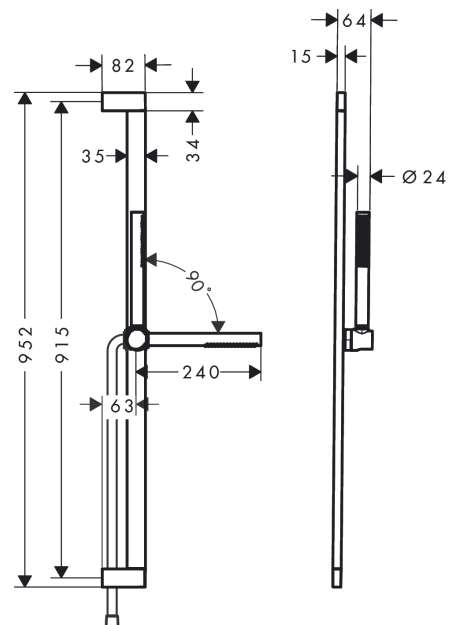

Pulsify S
Shower set 100 1jet EcoSmart with shower bar 90 cm
 Finish: **Chrome** Article Number: **24382000**

Description

product features

- consists of: baton hand shower, shower bar, shower hose, slider
- shower head size: 98 x 24 mm
- spray type: PowderRain
- maximum flow rate at 3 bar: 8,5 l/min
- minimum flow pressure: 0,5 bar
- operating pressure: min. 0,5 bar/max. 6 bar
- hand shower holder made of plastic/metal
- hand shower holder for right- and left-hand installation
- hand shower holder with locking mechanism
- wall mounting: screw fastening
- wall supports made of plastic
- wall bar type: swivelling shower bar
- profile pipe: cubic
- pipe length: 950 mm
- drilling distance 915 mm
- shower hose with conical nut on both ends
- pivot connector prevents hose from tangling

Technology

Product image

Scale drawing

Pulsify S
Shower set 100 1jet EcoSmart with shower bar 90 cm
 Finish: **Chrome** Article Number: **24382000**

Flowchart

The consumption was measured in combination with the appropriate fittings (thermostat/mixer/in-wall valve) to reflect actual application in practice.