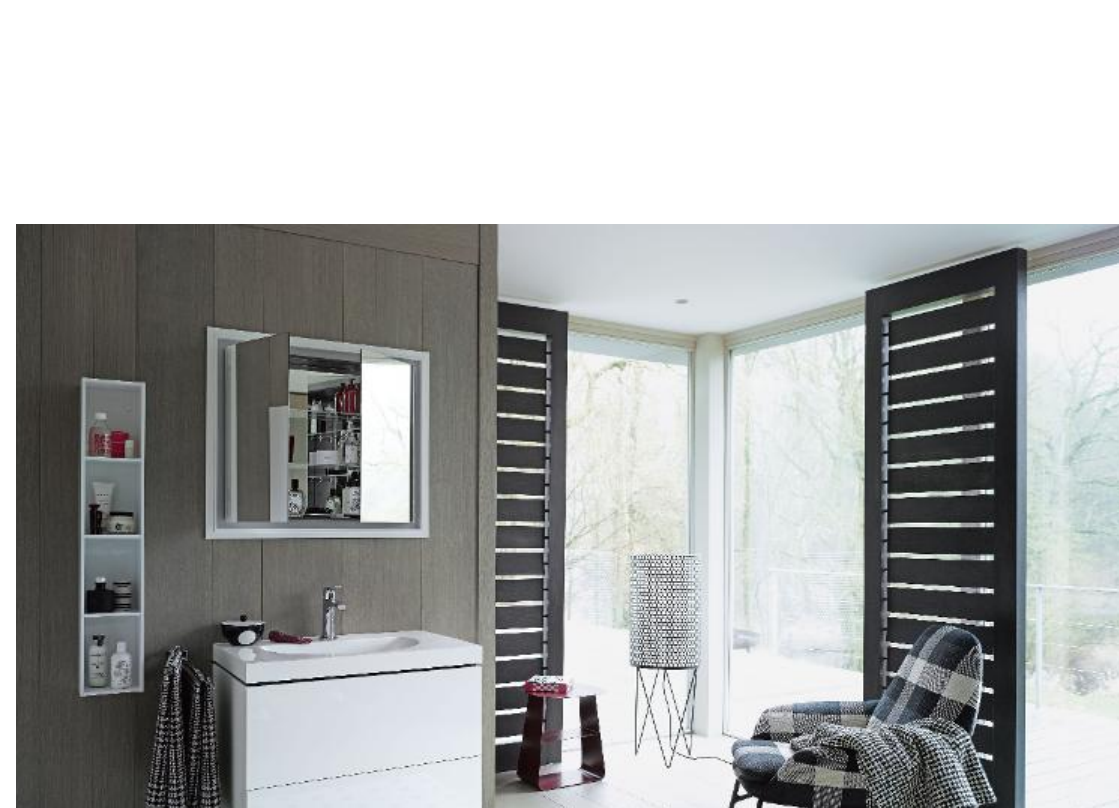

Ознакомьтесь с серией

Darling New – современная классика от Duravit

Большой выбор, индивидуальные решения и привлекательные цены

Серия Darling New →