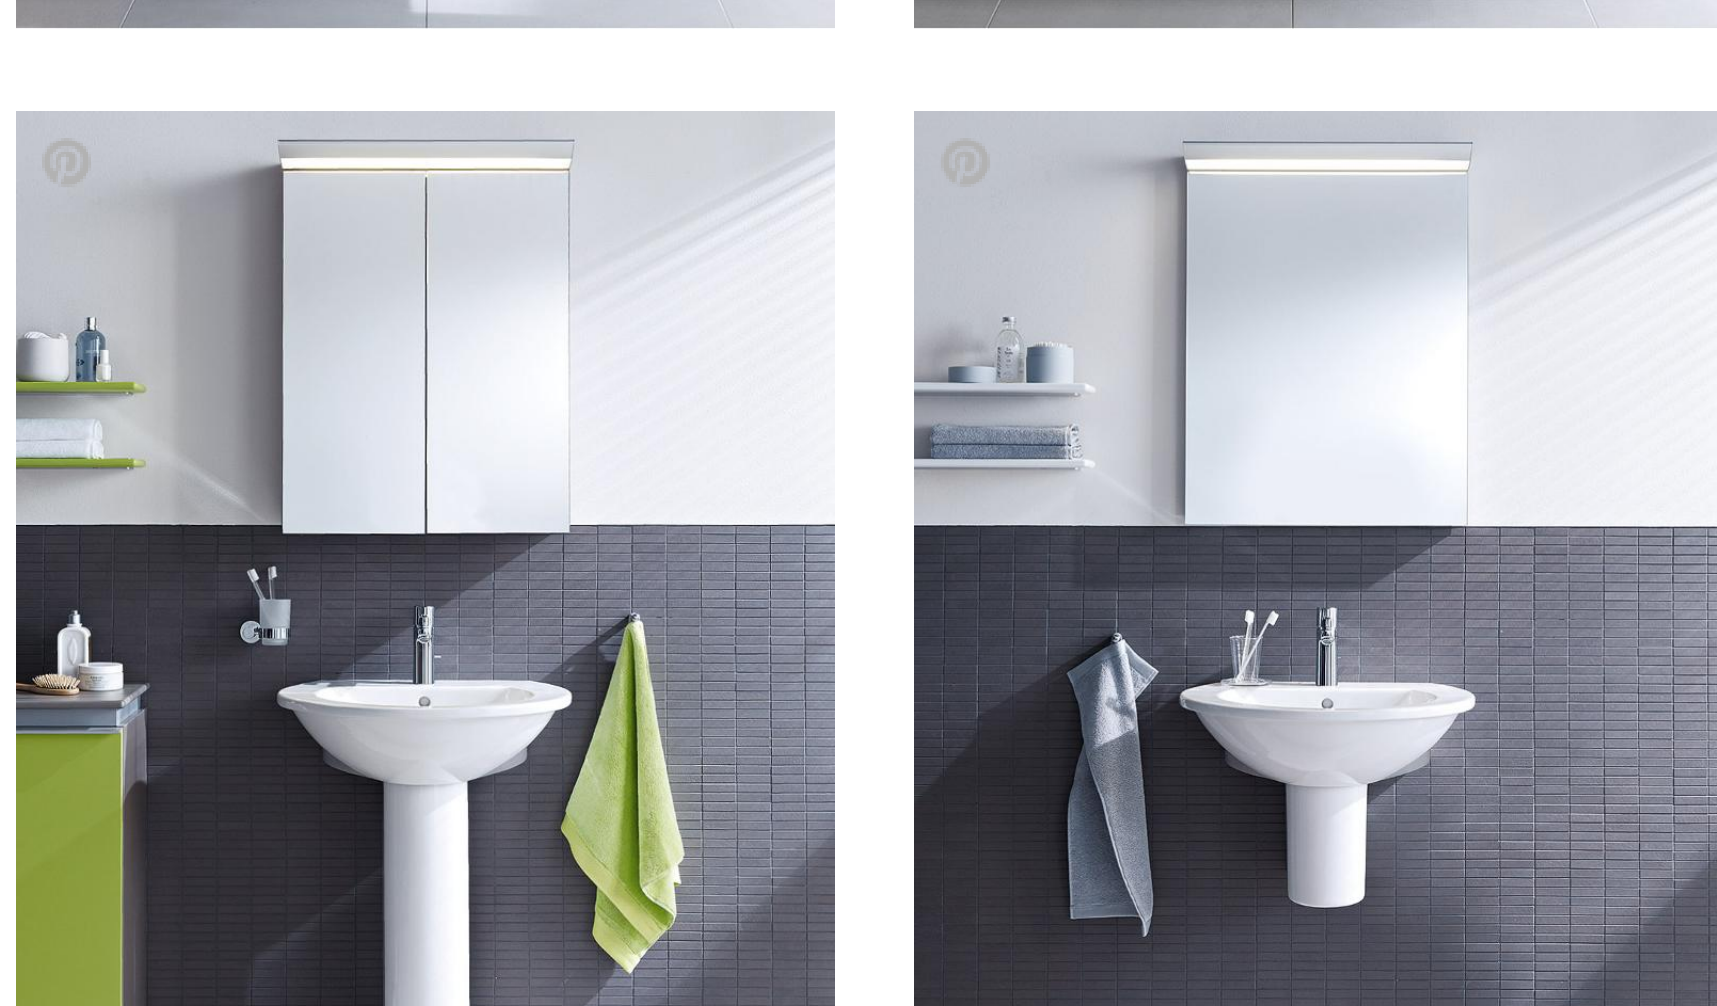

В индивидуальность можно влюбиться

Darling New →