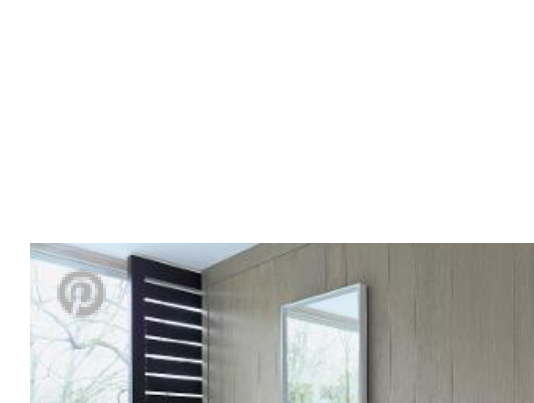

Darling New

Darling New Умывальник для мебели

Инструкция по уходу

Руководство по эксплуатации

CAD и данные по планированию

Номер артикула 049953

с переливом, с плоскостью под смеситель, 530 мм

Читать далее

Design by sieger design

Размеры

530 мм

Варианты

- 1 готовое отверстие под смеситель 0499530000

Цвета

Отправить запрос в магазин →

Запчасти

Малогобаритный сифон
#005076

Соответствующая продукция

Узнать еще

WonderGliss

Четыре варианта

Darling New →

В индивидуальность можно влюбиться

Darling New →

c-bonded. Новая технология. Новый минимализм

Darling New →

Благодаря точному прилеганию умывальника и тумбочки, а также за счет белого глянцевого лака поверхность L-Cube создает впечатление монолитного минимализма во всем великолепии.

L-Cube →

Darling New →

Darling New washbasin and L-Cube furniture – a dream team

A design classic in combination with a furniture bestseller: even without the c-bonded technology, the Darling New ceramic furniture washbasins and washbowls combined with L-Cube furniture, allow for beautiful bathroom solutions.

L-Cube →

Darling New's washbasin variants bring limitless design options to the bathroom

Darling New →

Ознакомьтесь с серией

Darling New – современная классика от Duravit

Большой выбор, индивидуальные решения и привлекательные цены

Серия Darling New →