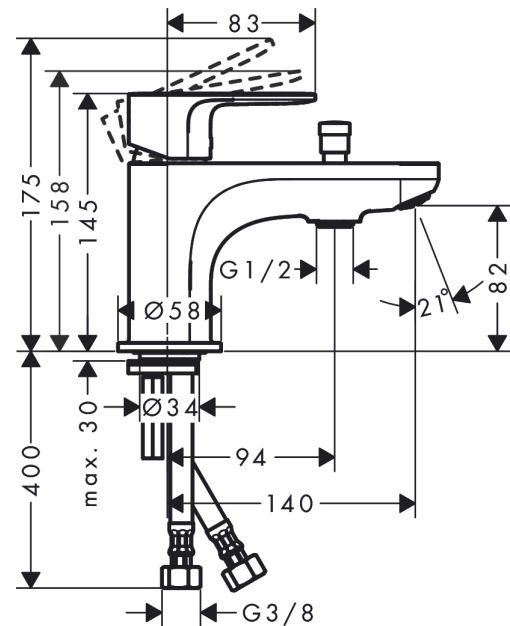

**Rebris E**  
**Single lever bath and shower mixer Monotrou with 2 flow rates**  
 Surfaces: **Chrome** Article Number: **72437000**

### product features

- 2 functions
- projection: 140 mm
- spray type mixer: normal spray
- maximum flow rate at 3 bar: 18,7 l/min
- flow rate for bath spout at 3 bar: 18,7 l/min
- flow rate of hand shower at 3 bar: 13,6 l/min
- ceramic cartridge with Eco handle position for 2 flow rates
- temperature limitation adjustable
- diverter with automatic resetting
- protected against backflow, according to DIN EN 1717
- connection dimension: DN15
- connection type: G 3/8 connections
- min. operating pressure: 1 bar
- max. operating pressure: 10 bar

## Scale drawing

**Rebris E**  
**Single lever bath and shower mixer Monotrou with 2 flow rates**  
 Surfaces: **Chrome**    Article Number: **72437000**