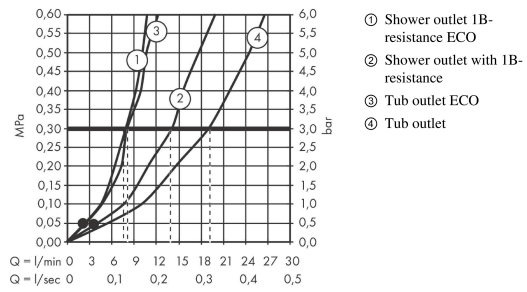

Rebris E
Single lever bath and shower mixer Monotrou with 2 flow rates
Surfaces: **Chrome**   Article Number: **72437000**

Flowchart