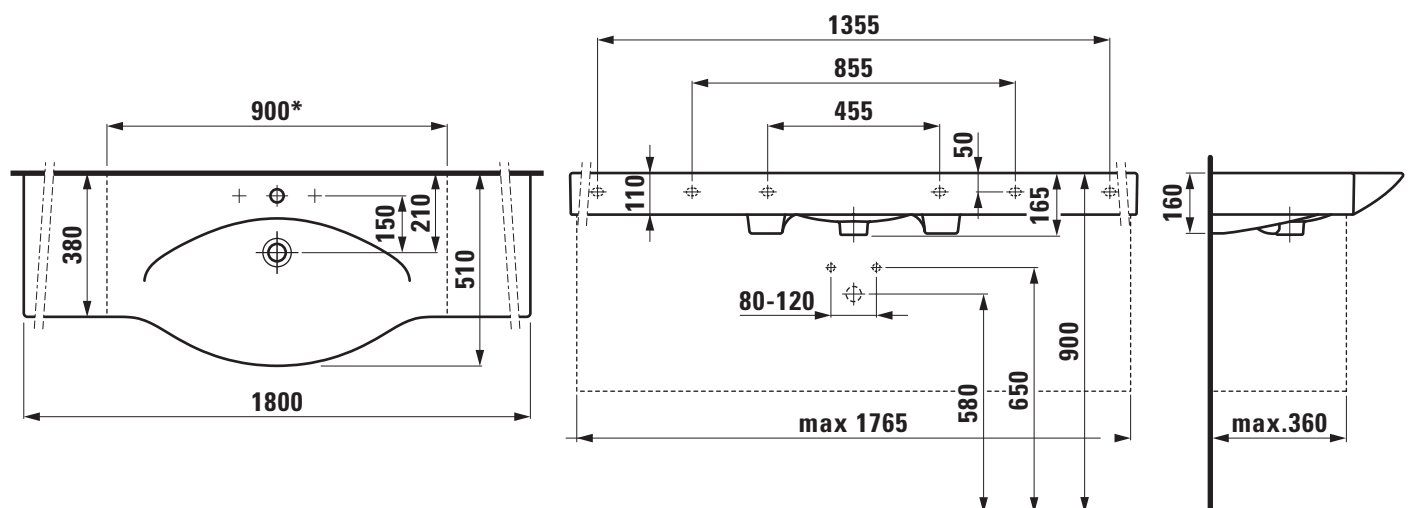

TECHNICAL DATA

Order no.	81170.8
Certified to	EN 14688
Dimensions	1800 x 380/510 mm
Inside dimensions of the basin	700 x 350 mm
Specification	Always to be fixed to the wall. Cut one-sided to 900 mm Charge 104 – 1 centre tap hole, with overflow
Special specification	Charge 108 – 3 tap holes, with overflow Charge 136 – 3 tap holes, distance 8 inches, with overflow
Weight	40,0 kg
Mounting acc. excl.	3x Mounting set M10 x 140 mm, order no. 89988.2
Otherwise	When ordering the cut version use the order form for cutting
Colours	see colour table

SPECIFICATION TEXT

Cutable countertop basin Laufen-PALACE, sanitary ceramic, EN 14688, dimensions 1800 x 380/510 mm, symmetric, 1 centre tap hole
Special feature: overflow channel glazed, cutable to 900 mm, integrated shelves
Further options / accessories: 3 tap holes, 3 tap holes distance 8 inches with overflow, furniture
Order no. 81170.8

TECHNICAL DRAWINGS / S 1 : 20

* = minimum measure for cutting