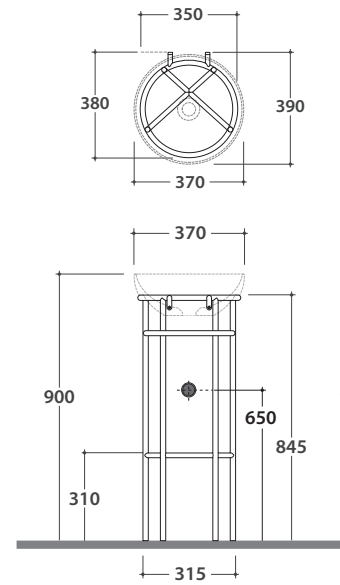

# OPI RING FLOORSTANDING STRUCTURE OP003RAR

# GLOBO

Cod. **OP003RAR**  
Matt black

Floorstanding structure in black matt steel 35x38 h84,5 cm for recessed washbasin B6T38 with frontal towel rail. Weight 5,5 Kg.

# OPI RING UPPER TRAY FOR STRUCTURE OP004RAR

Cod. **OP004RAR**  
Matt black

Upper tray for structure OP003RAR 20x25 h0,3 cm right or left. Weight 1 Kg.