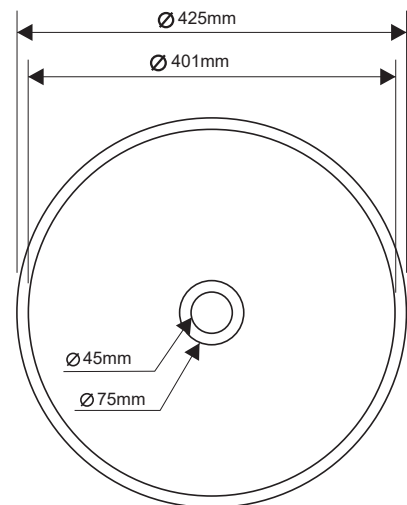

Lavabo a colonna 42,5x42,5xh85 cm
senza troppopieno, piletta inclusa

Pedestal basin 42,5x42,5xh85 cm
without overflow, drain included

Lavabo / Basin
Materiale / Material: Solid Surface©
Glasstech©
Peso netto / Net weight: kg 30

White Matt
Color Matt
Glasstech