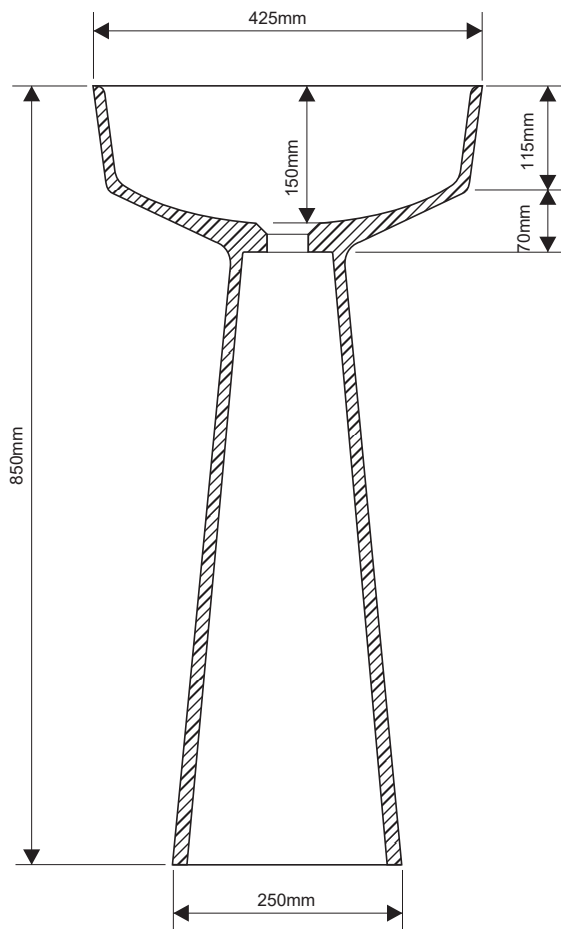

Lavabo a colonna 42,5x42,5xh85 cm
senza troppopieno, piletta inclusa

Pedestal basin 42,5x42,5xh85 cm
without overflow, drain included

Lavabo / Basin
Materiale / Material: Solid Surface©
Glasstech©
Peso netto / Net weight: kg 30

White Matt
Color Matt
Glasstech