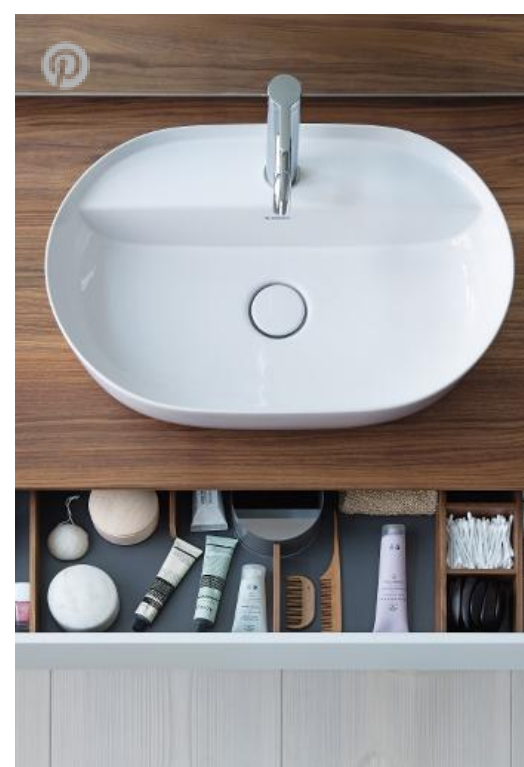

## Precise edges, clear forms

The above-counter and handrinse basin from the Luv series are made of DuraCeram®, a material that can be used to create particularly precise edges and, together with the oval form of the bowl, produces an especially clear and fine design. The basins are available with or without integrated tap platform that serves simultaneously as a shelf for soap or other items. The ceramic slotted waste adds the finishing touch to the elegant series.