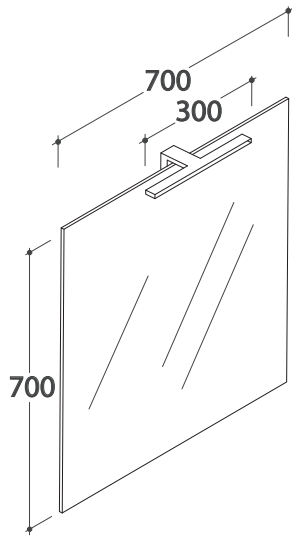

# MIRROR FRAME 70 BPL070

# GLOBO

Cod. **BPL070**

Polished edge mirror 70.70 cm with led lamp (adjustable as needed). No switch. Energy efficiency class A+. Weight 8 Kg