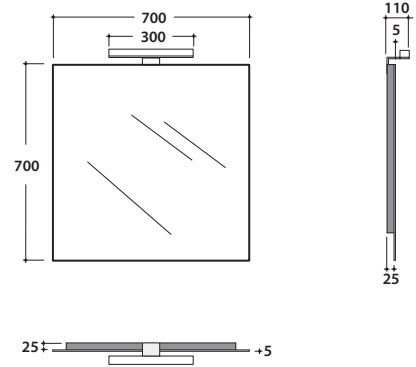

# MIRROR FRAME 70 BPL070

# GLOBO

Cod. **BPL070**

Polished edge mirror 70.70 cm with led lamp (adjustable as needed). No switch. Energy efficiency class A+. Weight 8 Kg