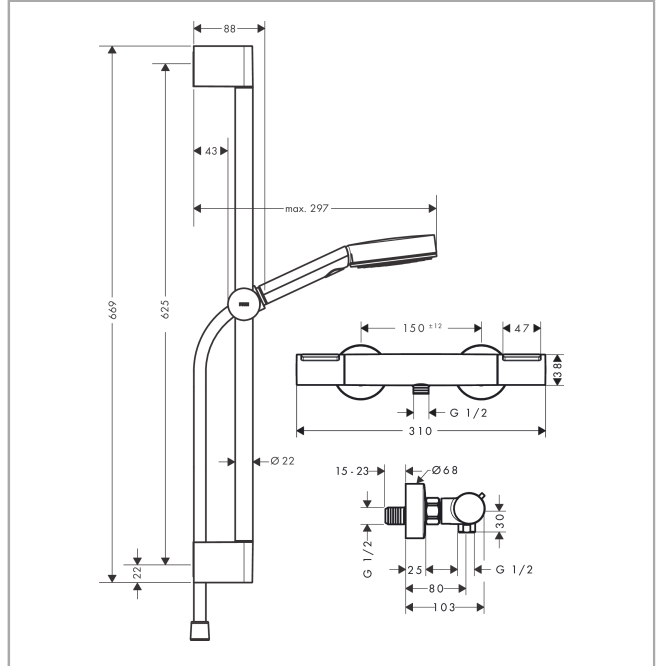

#### product features

- consists of: hand shower, shower thermostat, shower bar, slider, shower hose
- shower head size: 105 mm
- flow rate PowderRain spray (at 3 bar): 8,2 l/min
- spray type hand shower: PowderRain, IntenseRain, Massage spray
- maximum flow rate at 3 bar: 8,2 l/min
- minimum flow pressure: 1,2 bar
- max. operating pressure: 6 bar
- convenient spray selection via Select button
- temperature and water flow control, Select push-button on/off control for 1 outlet
- thermostat: Ecostat Element
- EcoStop+ button limits the water consumption to 6 l/min
- safety stop at 40°C
- adjustable hot water limitation
- intrinsically safe against backflow
- slider rotatable on the pipe for left or right operation
- profile pipe: round
- shower bar diameter: 22 mm
- pipe length: 669 mm
- drilling distance: 625 mm
- wall supports made of plastic
- nuts shower hose: shower hose with conical nut on both ends
- pivot connector prevents hose from tangling

## Pulsify Select S

Shower system 105 3jet Relaxation EcoSmart with EcoStat Element and shower bar 65 cm

Finish: **Matt Black** Article Number: **24272670**

### Product image

### Scale drawing