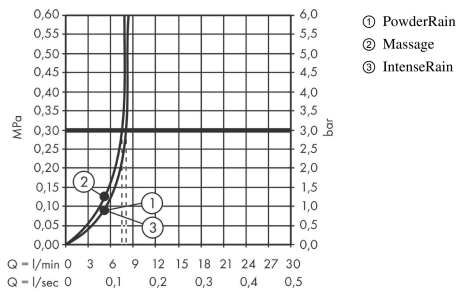

Flowchart

The consumption was measured in combination with the appropriate fittings (thermostat/mixer/ in-wall valve) to reflect actual application in practice.