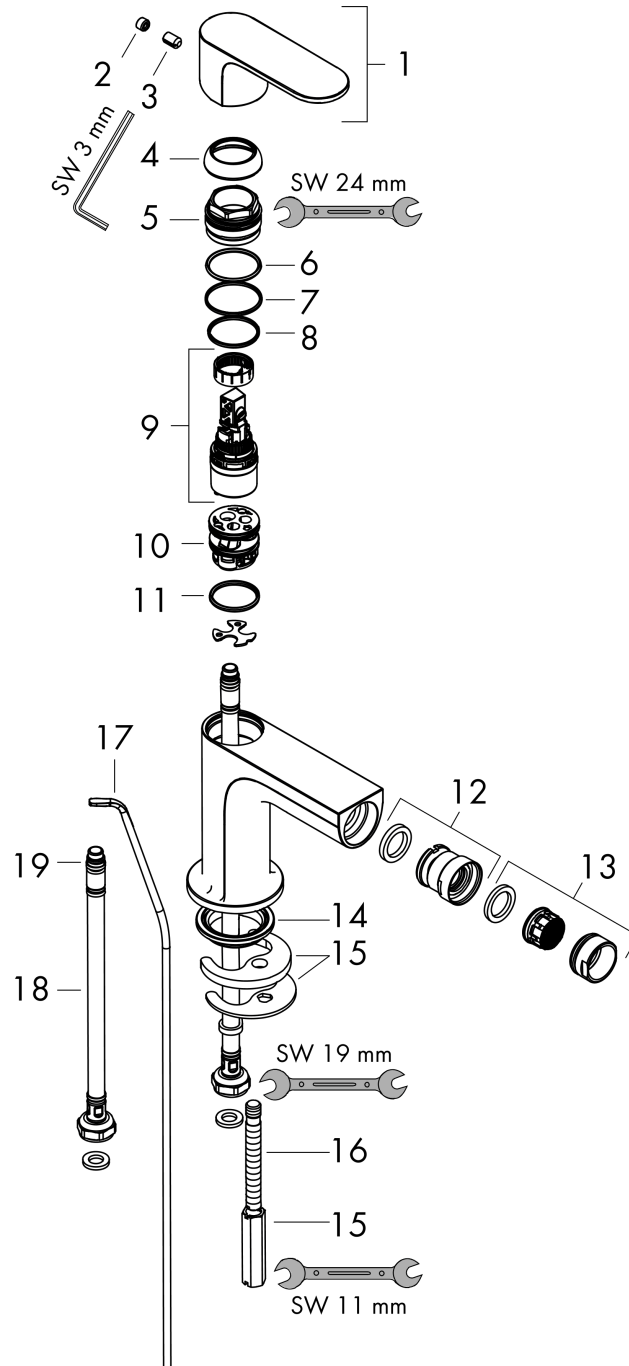

#### product features

- consists of: single lever bidet mixer, waste set
- projection 120 mm
- aerator with ball pivot
- spray type: normal spray
- maximum flow rate at 3 bar: 5 l/min
- ceramic cartridge
- temperature limitation adjustable
- suitable for continuous flow water heaters
- pop-up waste set G 1¼
- material waste set: synthetic
- connection type: G ¾ connections
- connection dimension: DN15

### Scale drawing

## Exploded Drawing

Year of production: >06/22

**Rebris S**  
**Single lever bidet mixer with pop-up waste set**  
 Surfaces: **Matt Black** Article Number: **72210670**

**Spare part list**

Year of production: >06/22

Pos.	Description	Article Number	Price	PU
1	handle	94642670	€ 67,00	1
2	screw cover	95704610	€ 4,88	1
3	hollow set screw M6x10 DIN 916	96029000	€ 3,21	1
4	flange	98863670	€ 67,00	1
5	nut	98864000	€ 35,94	1
6	O-ring 24x2	98388000	€ 3,21	1
7	O-ring 27x1,5	92527000	€ 11,31	1
8	O-ring 25x1,5	98146000	€ 3,21	1
9	cartridge, assy	95973001	€ 70,57	1
10	adapter for cartridge	98866000	€ 28,20	1
11	O-ring 23x2	98398000	€ 3,21	1
12	ball joint	96050670	€ 53,91	1
13	aerator M24x1 (5 l/min)	92372670	€ 27,49	1
14	seal Ø 42	98722000	€ 5,24	1
15	fixing set	96016000	€ 28,20	1
16	screw M8 x 68	97736000	€ 5,24	1
17	connection hose 450 mm M8x0,75 G3/8	97206000	€ 28,20	1
18	O-ring 6,6x1,6	93019000	€ 3,21	1
19	pull rod	96657670	€ 17,02	1
a	pop up waste	94139670	€ 150,65	1