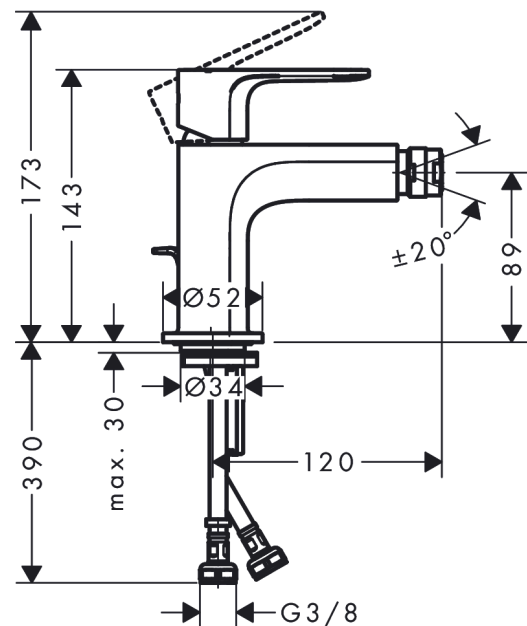

Scale drawing