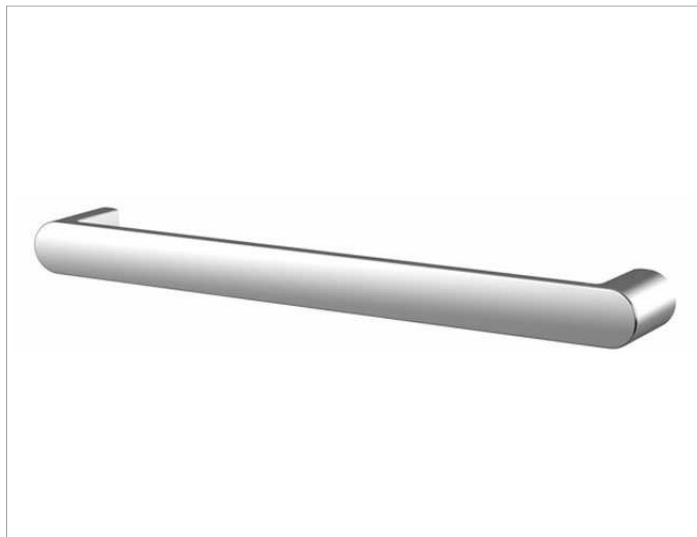

Elegance

31601010800 Поручень

ИЗДЕЛИЕ

ЧЕРТЕЖ

ОПИСАНИЕ ИЗДЕЛИЯ

для вертикального или горизонтального монтажа

поверхность

хром

Габариты

828 mm

спецификации

KEUCO Elegance grab rail 31601010800

Chrome-plated grab rail

Elegant, oval profile,

slightly shaped surfaces in a timeless design,

solid wall mounting in zinc cast,

easy to clean

Getting up and down up to 242 lb load capacity

Axle measurement 31-1/2",

Total width of 32-5/8"

Projection 2-9/16"

incl. corrosion-free mounting material

The restoring of a tip-up seat is not possible!