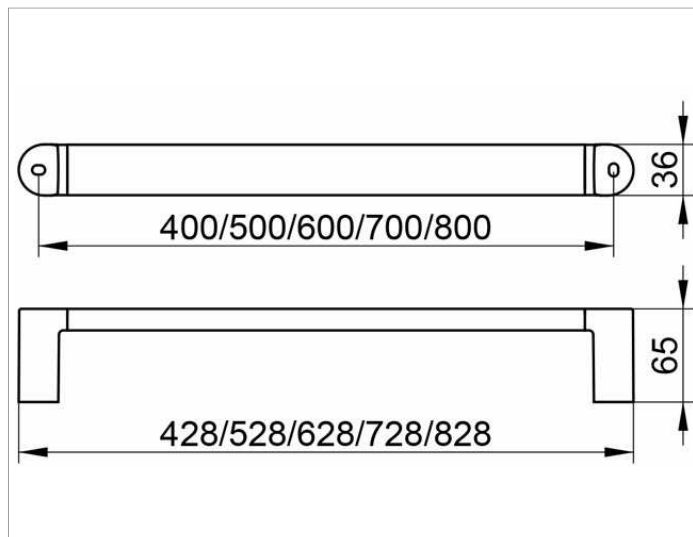

Elegance

31601010800 Поручень

ИЗДЕЛИЕ

ЧЕРТЕЖ

ОПИСАНИЕ ИЗДЕЛИЯ

для вертикального или горизонтального монтажа

поверхность

хром

Габариты

828 mm

спецификации

KEUCO Elegance grab rail 31601010800

Chrome-plated grab rail

Elegant, oval profile,

slightly shaped surfaces in a timeless design,

solid wall mounting in zinc cast,

easy to clean

Getting up and down up to 242 lb load capacity

Axle measurement 31-1/2",

Total width of 32-5/8"

Projection 2-9/16"

incl. corrosion-free mounting material

The restoring of a tip-up seat is not possible!