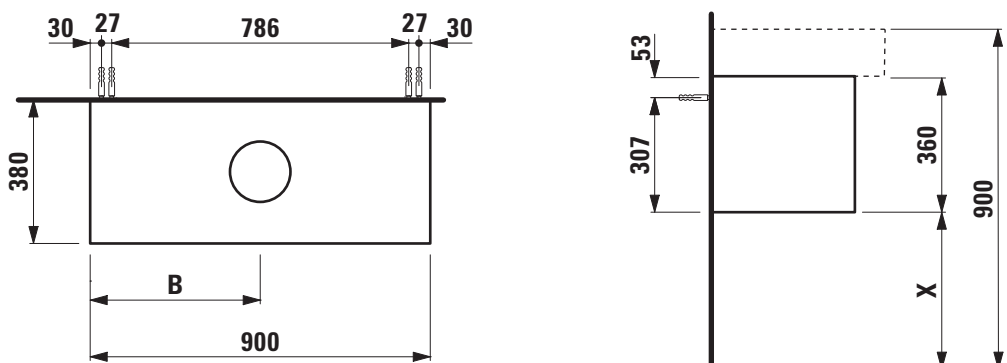

TECHNICAL DRAWINGS / S 1 : 20

B / mm	Ceramic
300	Kartell by Laufen 81033.8 (possibility for asymmetric position on request)
376	Kartell by Laufen 81033.4
450	Kartell by Laufen 81533.1 Ino 81630.0, 81630.2 Val 81628.0, 81628.2, 81628.3, 81628.4, 81628.5

B / mm	Ceramic
525	Kartell by Laufen 81033.5
600	Kartell by Laufen 81033.9 (possibility for asymmetric position on request)

X = The exact height must be set during installation.