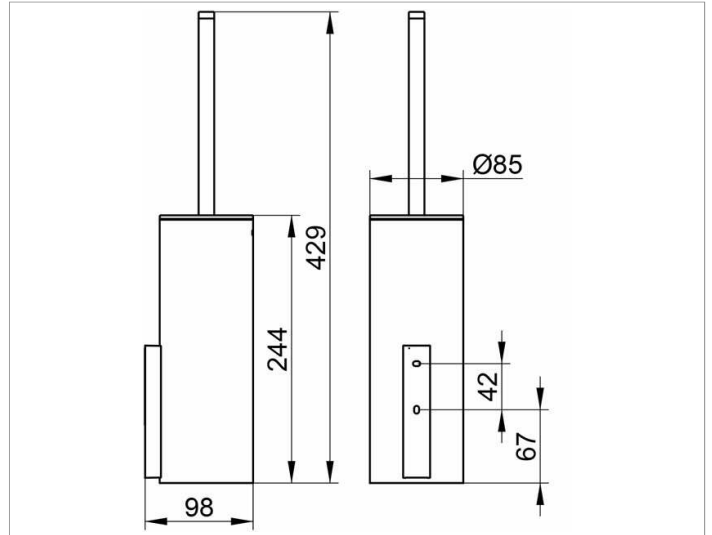

Edition 400
11564XX9000 Toilet brush set

PRODUCT

DRAWING

PRODUCT ATTRIBUTES

complete with crystal glass insert matt, detachable
opaque synthetic insert, brush with handle and lid,
spare brush head

SURFACE

02, 04, 12