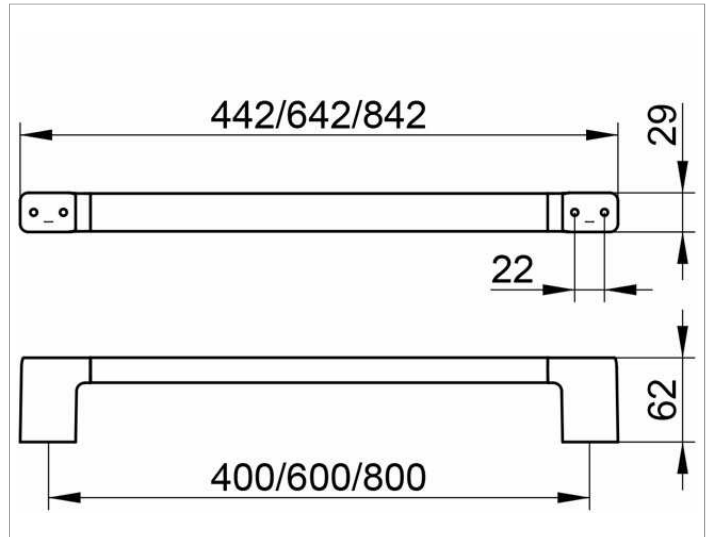

Collection Moll
12701010400 Towel rail

PRODUCT

DRAWING

SURFACE

chrome-plated

DIMENSION

400 mm

SPECIFICATIONS

KEUCO COLLECTION MOLL towel rail 12701010400
 Chrome-plated towel rail, in an esthetic design with slightly rounded edges,
 Anti-static, easy to clean
 Centre to centre 400 mm with overall width of 442 mm
 Depth 62 mm
 The towel rail is fitted with 4 hidden fixing points
 incl. corrosion-free mounting material