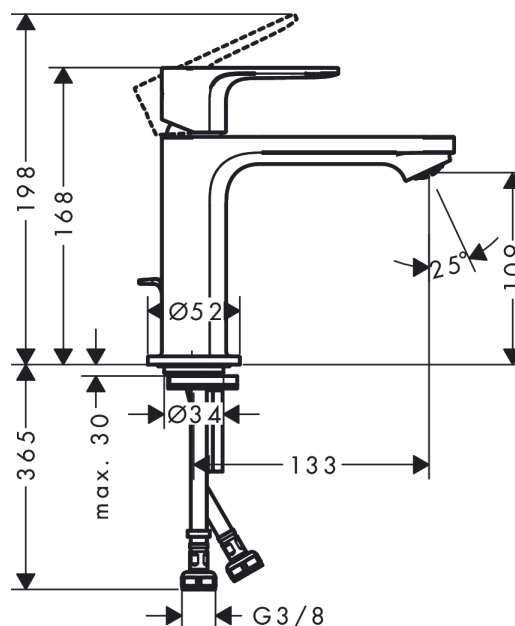

Rebris E
Single lever basin mixer 110 CoolStart without waste set
 Surfaces: **Matt Black** Article Number: **72560670**

Description

product features

- ComfortZone 110
- projection: 133 mm
- spout height: 109 mm
- spray type: normal spray
- maximum flow rate at 3 bar: 5 l/min
- ceramic cartridge
- temperature limitation adjustable
- suitable for continuous flow water heaters
- connection type: G 3/8 connections
- connection dimension: DN15
- cold water in middle position

Technology

Design awards

Certificates

Product image

Scale drawing

Flowchart

Rebris E
Single lever basin mixer 110 CoolStart without waste set
 Surfaces: **Matt Black** Article Number: **72560670**

Spare part list

Year of production: >06/22

Pos.	Description	Article Number	Price	PU
1	handle	94645670	€ 67,00	1
2	hollow set screw M6x10 DIN 916	96029000	€ 3,21	1
3	screw cover	95704610	€ 4,88	1
4	flange	98863670	€ 67,00	1
5	nut	98864000	€ 35,94	1
6	O-ring 24x2	98388000	€ 3,21	1
7	O-ring 27x1,5	92527000	€ 11,31	1
8	O-ring 25x1,5	98146000	€ 3,21	1
9	cartridge, assy	95973001	€ 70,57	1
10	adapter for cartridge	95975000	€ 8,45	1
11	O-ring 23x2	98398000	€ 3,21	1
12	aerator M24x1 (5 l/min)	94364000	€ 8,45	1
13	seal Ø 42	98722000	€ 5,24	1
14	fixing set	96016000	€ 28,20	1
15	screw M8 x 68	97736000	€ 5,24	1
16	connection hose 450 mm M8x0,75 G3/8	97206000	€ 28,20	1
17	O-ring 6,6x1,6	93019000	€ 3,21	1