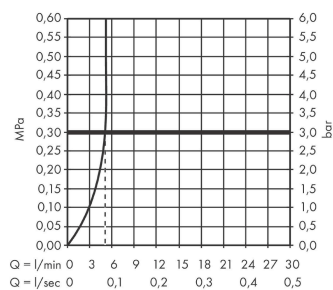

Rebris E
Single lever basin mixer 110 CoolStart without waste set
 Surfaces: **Matt Black** Article Number: **72560670**

Description

product features

- ComfortZone 110
- projection: 133 mm
- spout height: 109 mm
- spray type: normal spray
- maximum flow rate at 3 bar: 5 l/min
- ceramic cartridge
- temperature limitation adjustable
- suitable for continuous flow water heaters
- connection type: G 3/8 connections
- connection dimension: DN15
- cold water in middle position

Technology

Design awards

Certificates

Product image

Scale drawing

Flowchart

Rebris E
Single lever basin mixer 110 CoolStart without waste set
 Surfaces: **Matt Black** Article Number: **72560670**

Spare part list

Year of production: >06/22

Pos.	Description	Article Number	Price	PU
1	handle	94645670	€ 67,00	1
2	hollow set screw M6x10 DIN 916	96029000	€ 3,21	1
3	screw cover	95704610	€ 4,88	1
4	flange	98863670	€ 67,00	1
5	nut	98864000	€ 35,94	1
6	O-ring 24x2	98388000	€ 3,21	1
7	O-ring 27x1,5	92527000	€ 11,31	1
8	O-ring 25x1,5	98146000	€ 3,21	1
9	cartridge, assy	95973001	€ 70,57	1
10	adapter for cartridge	95975000	€ 8,45	1
11	O-ring 23x2	98398000	€ 3,21	1
12	aerator M24x1 (5 l/min)	94364000	€ 8,45	1
13	seal Ø 42	98722000	€ 5,24	1
14	fixing set	96016000	€ 28,20	1
15	screw M8 x 68	97736000	€ 5,24	1
16	connection hose 450 mm M8x0,75 G3/8	97206000	€ 28,20	1
17	O-ring 6,6x1,6	93019000	€ 3,21	1