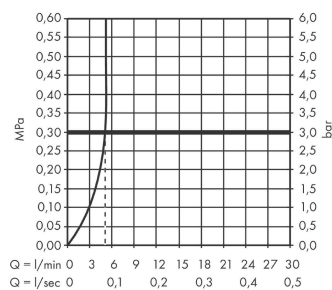

Rebris E

Single lever basin mixer 80 CoolStart without waste set

Surfaces: **Chrome** Article Number: **72554000**

Description

product features

- ComfortZone 80
- projection: 121 mm
- spout height: 84 mm
- spray type: normal spray
- maximum flow rate at 3 bar: 5 l/min
- ceramic cartridge
- temperature limitation adjustable
- suitable for continuous flow water heaters
- connection type: G 3/8 connections
- connection dimension: DN15
- cold water in middle position

Technology

Design awards

Certificates

Product image

Scale drawing

Flowchart

Rebris E
Single lever basin mixer 80 CoolStart without waste set
 Surfaces: **Chrome** Article Number: **72554000**

Exploded Drawing