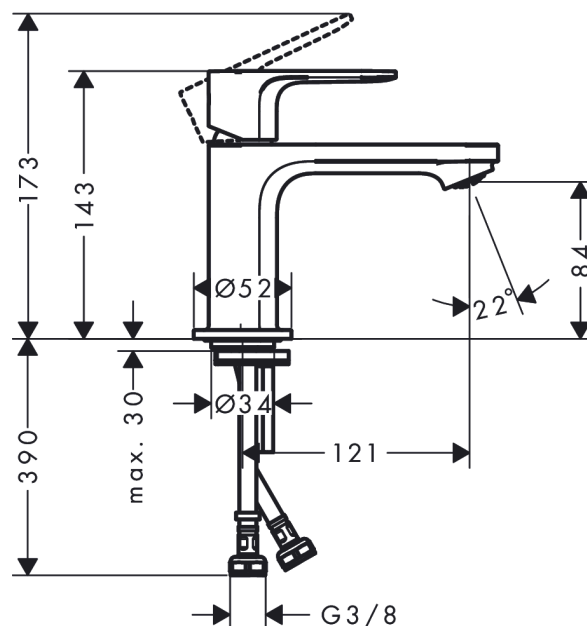

Rebris E

Single lever basin mixer 80 CoolStart without waste set

Surfaces: **Chrome** Article Number: **72554000**

Description

product features

- ComfortZone 80
- projection: 121 mm
- spout height: 84 mm
- spray type: normal spray
- maximum flow rate at 3 bar: 5 l/min
- ceramic cartridge
- temperature limitation adjustable
- suitable for continuous flow water heaters
- connection type: G 3/8 connections
- connection dimension: DN15
- cold water in middle position

Technology

Design awards

Certificates

Product image

Scale drawing

Flowchart

Rebris E
Single lever basin mixer 80 CoolStart without waste set
 Surfaces: **Chrome** Article Number: **72554000**

Exploded Drawing

Year of production: >06/22

Rebris E**Single lever basin mixer 80 CoolStart without waste set**Surfaces: **Chrome** Article Number: **72554000****Spare part list**

Year of production: >06/22

Pos.	Description	Article Number	Price	PU
1	handle	94645000	€ 44,63	1
2	hollow set screw M6x10 DIN 916	96029000	€ 3,21	1
3	screw cover	95704000	€ 3,21	1
4	flange	98863000	€ 44,63	1
5	nut	98864000	€ 35,94	1
6	O-ring 24x2	98388000	€ 3,21	1
7	O-ring 27x1,5	92527000	€ 11,31	1
8	O-ring 25x1,5	98146000	€ 3,21	1
9	cartridge, assy	95973001	€ 70,57	1
10	adapter for cartridge	95975000	€ 8,45	1
11	O-ring 23x2	98398000	€ 3,21	1
12	aerator M24x1 (5 l/min)	94364000	€ 8,45	1
13	seal Ø 42	98722000	€ 5,24	1
14	fixing set	96016000	€ 28,20	1
15	screw M8 x 68	97736000	€ 5,24	1
16	connection hose 450 mm M8x0,75 G3/8	97206000	€ 28,20	1
17	O-ring 6,6x1,6	93019000	€ 3,21	1