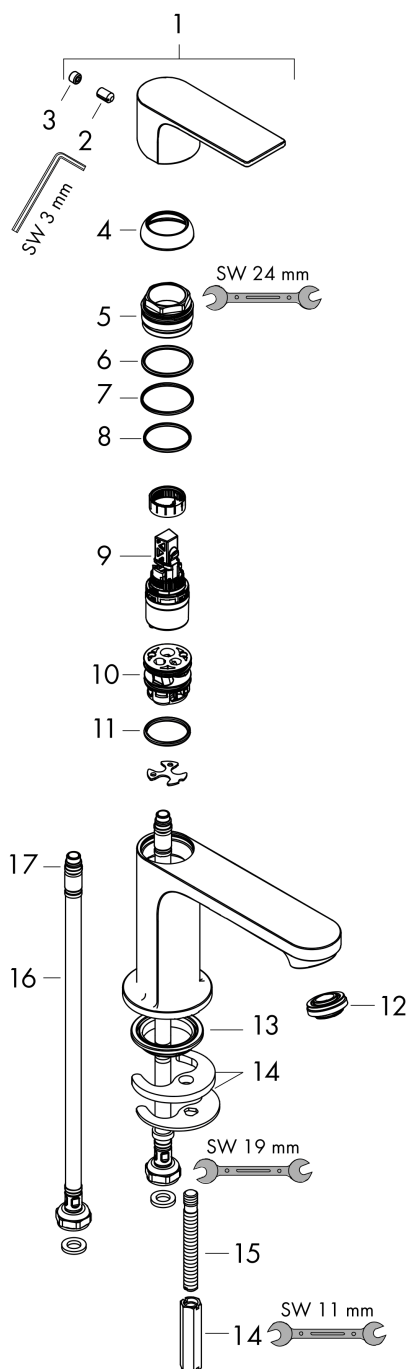

Rebris E

Single lever basin mixer 80 CoolStart without waste set

Surfaces: **Chrome** Article Number: **72554000**

Description

product features

- ComfortZone 80
- projection: 121 mm
- spout height: 84 mm
- spray type: normal spray
- maximum flow rate at 3 bar: 5 l/min
- ceramic cartridge
- temperature limitation adjustable
- suitable for continuous flow water heaters
- connection type: G 3/8 connections
- connection dimension: DN15
- cold water in middle position

Technology

Design awards

Certificates

Product image

Scale drawing

Flowchart

Rebris E
Single lever basin mixer 80 CoolStart without waste set
 Surfaces: **Chrome** Article Number: **72554000**

Exploded Drawing

Year of production: >06/22

Rebris E**Single lever basin mixer 80 CoolStart without waste set**Surfaces: **Chrome** Article Number: **72554000****Spare part list**

Year of production: >06/22

Pos.	Description	Article Number	Price	PU
1	handle	94645000	€ 44,63	1
2	hollow set screw M6x10 DIN 916	96029000	€ 3,21	1
3	screw cover	95704000	€ 3,21	1
4	flange	98863000	€ 44,63	1
5	nut	98864000	€ 35,94	1
6	O-ring 24x2	98388000	€ 3,21	1
7	O-ring 27x1,5	92527000	€ 11,31	1
8	O-ring 25x1,5	98146000	€ 3,21	1
9	cartridge, assy	95973001	€ 70,57	1
10	adapter for cartridge	95975000	€ 8,45	1
11	O-ring 23x2	98398000	€ 3,21	1
12	aerator M24x1 (5 l/min)	94364000	€ 8,45	1
13	seal Ø 42	98722000	€ 5,24	1
14	fixing set	96016000	€ 28,20	1
15	screw M8 x 68	97736000	€ 5,24	1
16	connection hose 450 mm M8x0,75 G3/8	97206000	€ 28,20	1
17	O-ring 6,6x1,6	93019000	€ 3,21	1