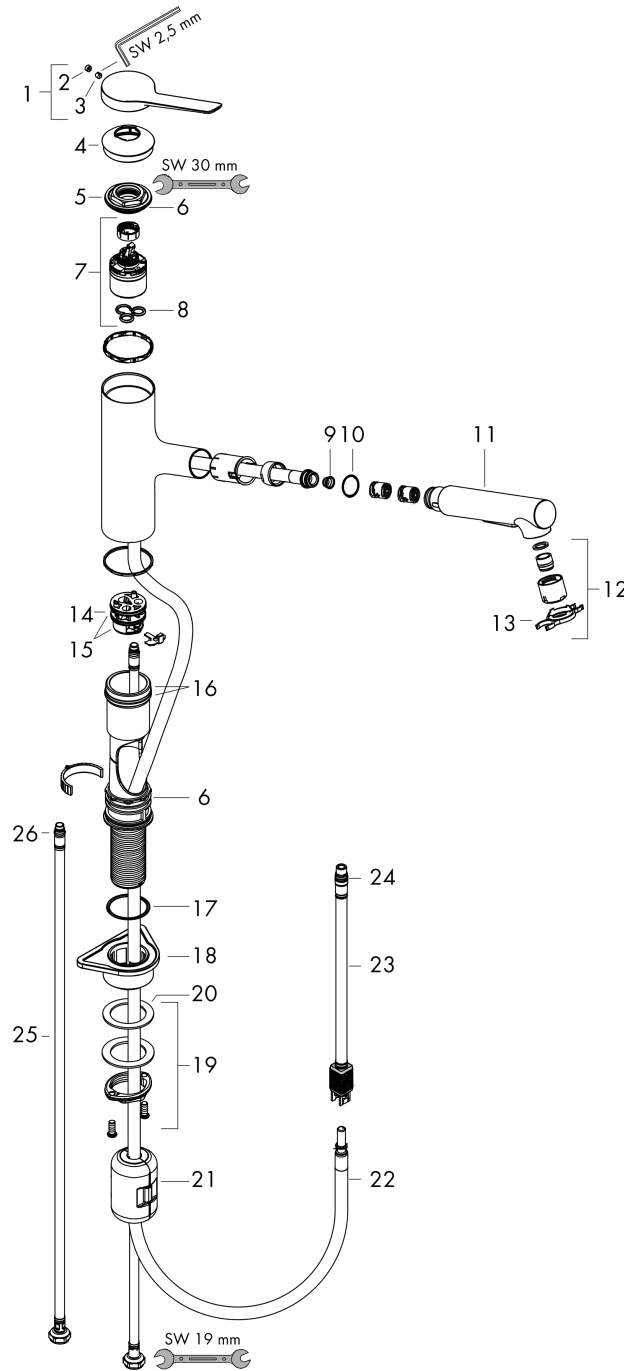

Zesis M33

Single lever kitchen mixer 150, pull-out spray, 2jet

Surfaces: **Chrome** Article Number: **74800000**

Description

product features

- ComfortZone 150
- projection: 219 mm
- spout height: 146 mm
- swivel range 150°
- laminar spray, shower spray
- lockable shower spray, spray returns through pressing spray diverter and spray returns automatically through handle closing
- quick connect hose
- connection dimension: DN15
- maximum flow rate at 3 bar: 8,2 l/min
- ceramic cartridge
- connection type: G 3/8 connections
- temperature limitation adjustable
- integrated non-return valve
- suitable for continuous flow water heaters
- extension length up to 50 cm

Flowchart

Zesis M33
Single lever kitchen mixer 150, pull-out spray, 2jet
 Surfaces: **Chrome** Article Number: **74800000**

Exploded Drawing

Year of production: >12/21

Zesis M33

Single lever kitchen mixer 150, pull-out spray, 2jet

Surfaces: **Chrome** Article Number: **74800000**

Spare part list

Year of production: >12/21

Pos.	Description	Article Number	Price	PU
1	handle	94390000	€ 44,63	1
2	screw cover	93735610	€ 8,45	1
3	hollow set screw M5x5	98446000	€ 3,21	1
4	flange	94388000	€ 8,45	1
5	nut	94389000	€ 35,94	1
6	O-ring 41x2	98212000	€ 3,21	1
7	cartridge, assy	93895000	€ 70,57	1
8	seal	95008000	€ 8,45	1
9	filter	97735000	€ 3,21	1
10	O-ring 18x1,5	98231000	€ 3,21	1
11	handspray	94395000	€ 70,57	1
12	aerator laminar M22x1 (15 l/min)	95909000	€ 44,63	1
13	service tool	95910000	€ 8,45	1
14	adapter for cartridge	95911000	€ 18,33	1
15	O-Ring 30x2	98186000	€ 3,21	1
16	O-ring 37x2	92115000	€ 3,21	1
17	O-Ring 36x2,5	98190000	€ 3,21	1
18	support	97523000	€ 5,24	1
19	fixing set (Ø 34)	95049000	€ 13,92	1
20	lever collar	97548000	€ 3,21	1
21	weight	92500000	€ 35,94	1
22	hose 1,25 m	95506000	€ 70,57	1
23	connection hose 600 mm	92264000	€ 35,94	1
24	O-ring 7x1,5	98422000	€ 3,21	1
25	connection hose 600 mm M8x0,75 G3/8	96510000	€ 22,37	1
26	O-ring 6,6x1,6	93019000	€ 3,21	1