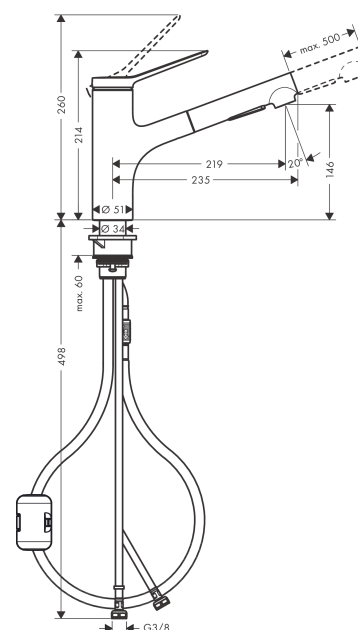

Zesis M33

Single lever kitchen mixer 150, pull-out spray, 2jet

Surfaces: **Chrome** Article Number: **74800000**

Description

product features

- ComfortZone 150
- projection: 219 mm
- spout height: 146 mm
- swivel range 150°
- laminar spray, shower spray
- lockable shower spray, spray returns through pressing spray diverter and spray returns automatically through handle closing
- quick connect hose
- connection dimension: DN15
- maximum flow rate at 3 bar: 8,2 l/min
- ceramic cartridge
- connection type: G 3/8 connections
- temperature limitation adjustable
- integrated non-return valve
- suitable for continuous flow water heaters
- extension length up to 50 cm

Technology

Design awards

Certificates

Product image

Scale drawing

Zesis M33

Single lever kitchen mixer 150, pull-out spray, 2jet

Surfaces: **Chrome** Article Number: **74800000**

Surfaces: **Chrome** Article Number: **74800000**

Spare part list

Year of production: >12/21

Pos.	Description	Article Number	Price	PU
1	handle	94390000	€ 44,63	1
2	screw cover	93735610	€ 8,45	1
3	hollow set screw M5x5	98446000	€ 3,21	1
4	flange	94388000	€ 8,45	1
5	nut	94389000	€ 35,94	1
6	O-ring 41x2	98212000	€ 3,21	1
7	cartridge, assy	93895000	€ 70,57	1
8	seal	95008000	€ 8,45	1
9	filter	97735000	€ 3,21	1
10	O-ring 18x1,5	98231000	€ 3,21	1
11	handspray	94395000	€ 70,57	1
12	aerator laminar M22x1 (15 l/min)	95909000	€ 44,63	1
13	service tool	95910000	€ 8,45	1
14	adapter for cartridge	95911000	€ 18,33	1
15	O-Ring 30x2	98186000	€ 3,21	1
16	O-ring 37x2	92115000	€ 3,21	1
17	O-Ring 36x2,5	98190000	€ 3,21	1
18	support	97523000	€ 5,24	1
19	fixing set (Ø 34)	95049000	€ 13,92	1
20	lever collar	97548000	€ 3,21	1
21	weight	92500000	€ 35,94	1
22	hose 1,25 m	95506000	€ 70,57	1
23	connection hose 600 mm	92264000	€ 35,94	1
24	O-ring 7x1,5	98422000	€ 3,21	1
25	connection hose 600 mm M8x0,75 G3/8	96510000	€ 22,37	1
26	O-ring 6,6x1,6	93019000	€ 3,21	1