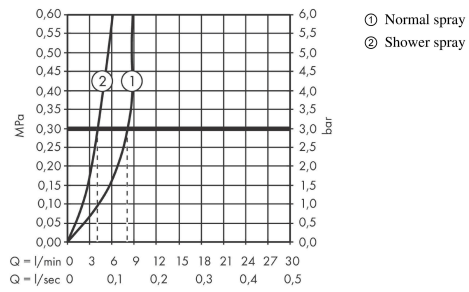

Zesis M33

Single lever kitchen mixer 150, pull-out spray, 2jet

Surfaces: **Chrome** Article Number: **74800000**

Flowchart