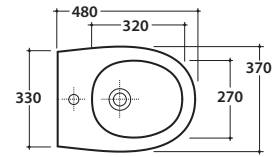

4ALL WALL-HUNG BIDET MDS10BI

CE EN 14528:2015

GLOBO

Ceramic antibacterial effect
BATAFORM®

Bagno di Colore

Glazed product with
CERASLIDE®

Cod. **MDS10BI**

Wall-hung bidet 48.37 h27 cm. Fixing kit included. Weight 17 Kg

** For installation with:
Siphon "S"-140 mm
Siphon SF052- 120 mm

Cod. **FI012BI**

Push open valve drain with ceramic top for bidet. Weight 0,5 Kg

Cod. **FI012CR**

Push open chromed valve drain for bidet. Weight 0,5 Kg