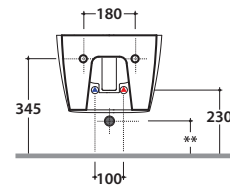

4ALL WALL-HUNG BIDET MDS10BI

CE EN 14528:2015

GLOBO

Ceramic antibacterial effect
BATAFORM®

Bagno di Colore

Glazed product with
CERASLIDE®

Cod. **MDS10BI**

Wall-hung bidet 48.37 h27 cm. Fixing kit included. Weight 17 Kg

** For installation with:
Siphon "S"-140 mm
Siphon SF052- 120 mm

Cod. **FI012BI**

Push open valve drain with ceramic top for bidet. Weight 0,5 Kg

Cod. **FI012CR**

Push open chromed valve drain for bidet. Weight 0,5 Kg