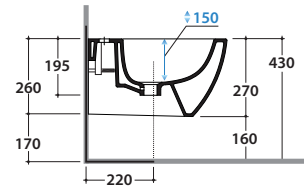

4ALL WALL-HUNG BIDET MDS10BI

CE EN 14528:2015

GLOBO

Ceramic antibacterial effect
BATAFORM®

Bagno di Colore

Glazed product with
CERASLIDE®

Cod. **MDS10BI**

Wall-hung bidet 48.37 h27 cm. Fixing kit included. Weight 17 Kg

** For installation with:
Siphon "S"-140 mm
Siphon SF052- 120 mm

Cod. **FI012BI**

Push open valve drain with ceramic top for bidet. Weight 0,5 Kg

Cod. **FI012CR**

Push open chromed valve drain for bidet. Weight 0,5 Kg