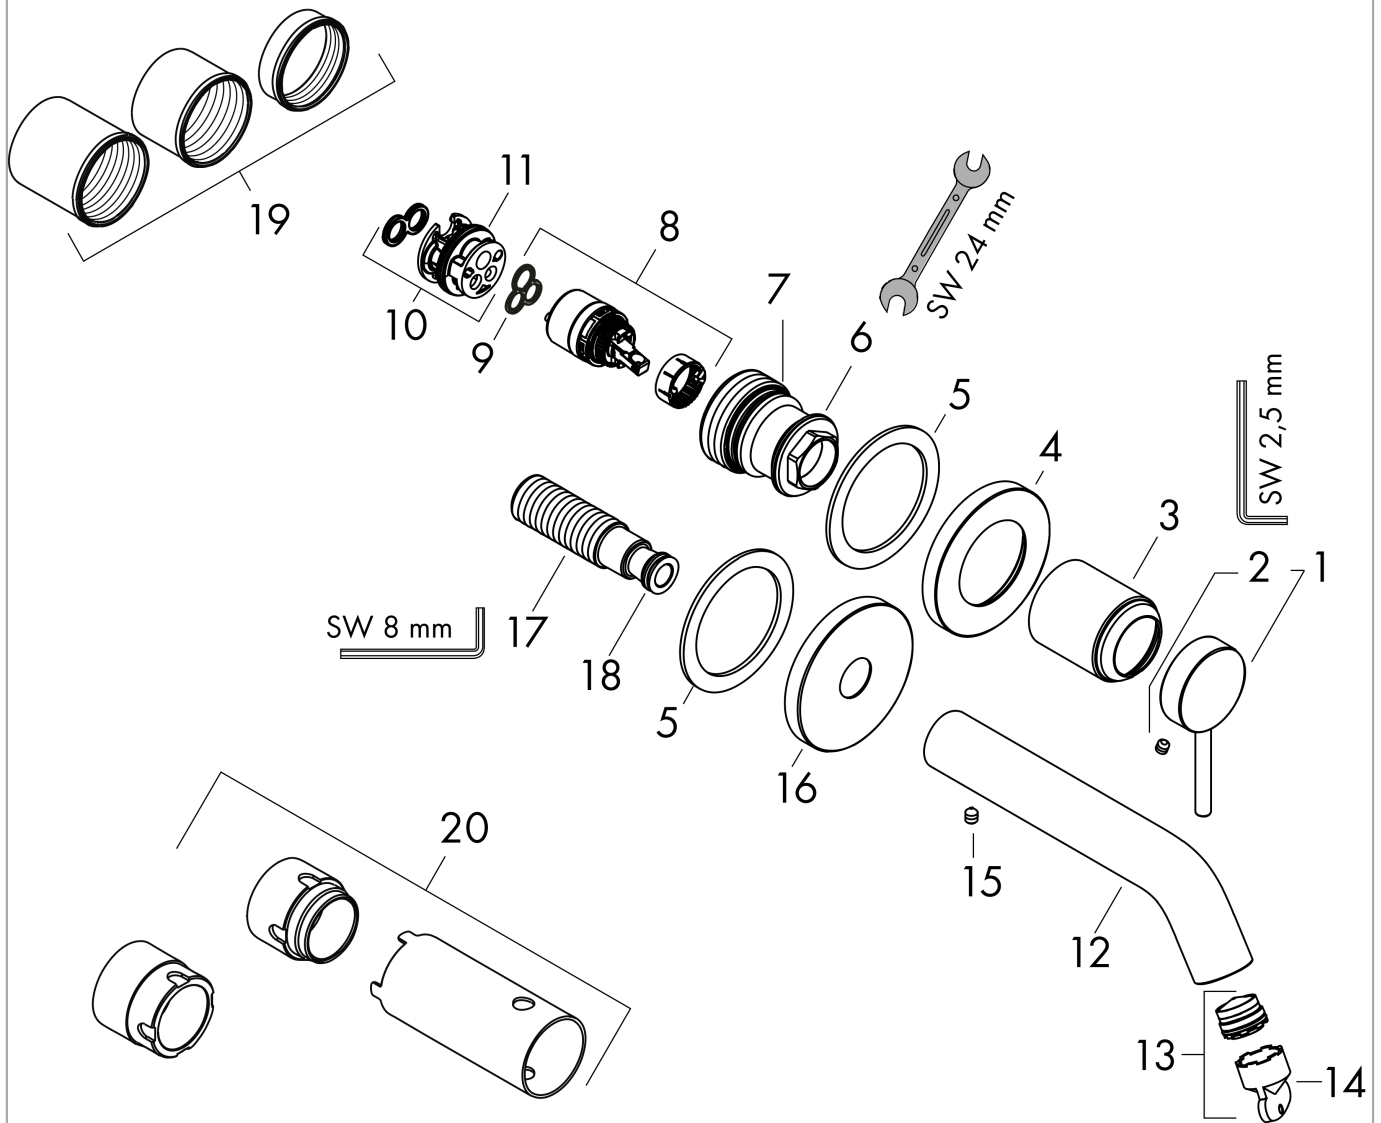

Tecturis S

Single lever basin mixer for concealed installation wall-mounted EcoSmart+ with spout 16,5 cm

Finish: **Chrome** Article Number: **73350000**

Description

product features

- consists of: single lever basin mixer for concealed installation wall-mounted, waste set
- projection: 165 mm
- handle variant: lever handle
- spray type: normal spray
- maximum flow rate at 3 bar: 4 l/min
- ceramic cartridge
- temperature limitation adjustable
- suitable for continuous flow water heaters
- non-closing waste set
- material waste set: metal
- connection type: basic set
- connection dimension: DN15
- handle can be positioned on the right or left, depending on the basic set installation
- EU taxonomy: max. 6 l/min - Substantial Contribution (SC) possible

Tecturis S

Single lever basin mixer for concealed installation wall-mounted EcoSmart+ with spout 16,5 cm

Finish: **Chrome** Article Number: **73350000**

Exploded Drawing

Year of production: >06/23

Tecturis S

Single lever basin mixer for concealed installation wall-mounted EcoSmart+ with spout 16,5 cm

Finish: **Chrome** Article Number: **73350000**

Spare part list

Year of production: >06/23

Pos.	Description	Article Number	PC	PU
1	handle	87111000	10	1
2	hollow set screw M5x5	98446000	1	1
3	sleeve	93989000	8	1
4	escutcheon for handle	93988000	11	1
5	washer	97600000	4	1
6	nut	94752000	8	1
7	O-ring 34x2	98383000	2	1
8	cartridge, assy	93760000	13	1
9	seal	93383000	4	1
10	adapter for cartridge	95634000	4	1
11	O-ring 26x2	98147000	1	1
12	spout 165 mm	87108000	12	1
13	aerator cpl.	87100000	6	1
14	service tool	93750000	3	1
15	hollow set screw M5x6	97768000	1	1
16	escutcheon for spout	93987000	12	1
17	connecting thread G½	95626000	10	1
18	O-ring 13x2	98128000	1	1
19	fixing set	97971000	9	1
20	extension set 25 mm for 13622180	31971000	99	1
a	waste	50001000	99	1
b	base body	13622180	99	1
c	adapter for exchanged connections	93819000	16	1