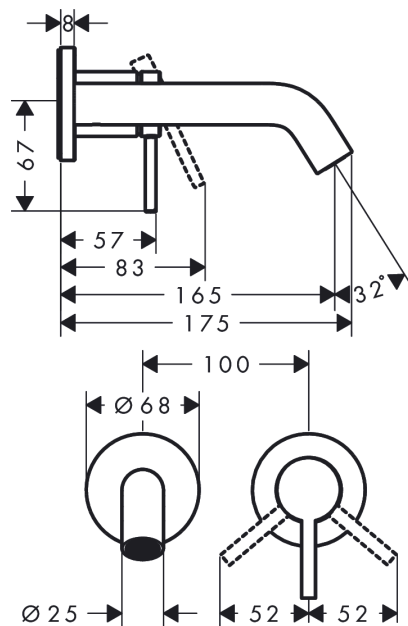

Tecturis S

Single lever basin mixer for concealed installation wall-mounted EcoSmart+ with spout 16,5 cm

Finish: **Chrome** Article Number: **73350000**

Description

product features

- consists of: single lever basin mixer for concealed installation wall-mounted, waste set
- projection: 165 mm
- handle variant: lever handle
- spray type: normal spray
- maximum flow rate at 3 bar: 4 l/min
- ceramic cartridge
- temperature limitation adjustable
- suitable for continuous flow water heaters
- non-closing waste set
- material waste set: metal
- connection type: basic set
- connection dimension: DN15
- handle can be positioned on the right or left, depending on the basic set installation
- EU taxonomy: max. 6 l/min - Substantial Contribution (SC) possible

Technology

Design awards

Product image

Scale drawing

Tecturis S

Single lever basin mixer for concealed installation wall-mounted EcoSmart+ with spout 16,5 cm

Finish: **Chrome** Article Number: **73350000**

Flowchart

Single lever basin mixer for concealed installation wall-mounted EcoSmart+ with spout 16,5 cm

Finish: **Chrome** Article Number: **73350000**

Spare part list

Year of production: >06/23

Pos.	Description	Article Number	PC	PU
1	handle	87111000	10	1
2	hollow set screw M5x5	98446000	1	1
3	sleeve	93989000	8	1
4	escutcheon for handle	93988000	11	1
5	washer	97600000	4	1
6	nut	94752000	8	1
7	O-ring 34x2	98383000	2	1
8	cartridge, assy	93760000	13	1
9	seal	93383000	4	1
10	adapter for cartridge	95634000	4	1
11	O-ring 26x2	98147000	1	1
12	spout 165 mm	87108000	12	1
13	aerator cpl.	87100000	6	1
14	service tool	93750000	3	1
15	hollow set screw M5x6	97768000	1	1
16	escutcheon for spout	93987000	12	1
17	connecting thread G½	95626000	10	1
18	O-ring 13x2	98128000	1	1
19	fixing set	97971000	9	1
20	extension set 25 mm for 13622180	31971000	99	1
a	waste	50001000	99	1
b	base body	13622180	99	1
c	adapter for exchanged connections	93819000	16	1