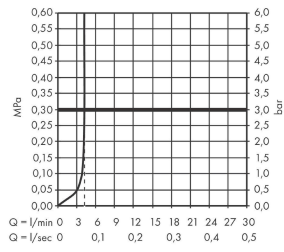

Technology

Design awards

Product image

Scale drawing

Tecturis S

Single lever basin mixer for concealed installation wall-mounted EcoSmart+ with spout 16,5 cm

Finish: **Chrome** Article Number: **73350000**

Flowchart