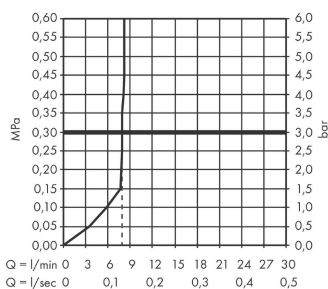

Pulsify S

Baton hand shower 100 1jet EcoSmart

Finish: **Brushed Bronze** Article Number: **24125140**

Description

product features

- shower head size: 98 x 24 mm
- spray type: PowderRain
- maximum flow rate at 3 bar: 7,9 l/min
- minimum flow pressure: 0,5 bar
- with internal water conduction
- rinseable sieve insert
- connection thread G 1/2
- suitable for continuous flow water heaters
- EU taxonomy: max. 8 l/min - Do No Significant Harm (DNSH)

Technology

Design awards

Product image

Scale drawing

Flowchart

The consumption was measured in combination with the appropriate fittings (thermostat/mixer/ in-wall valve) to reflect actual application in practice.