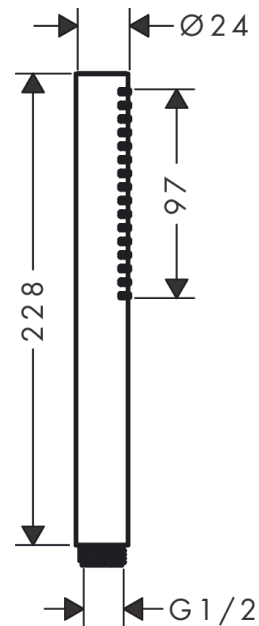

Pulsify S

Baton hand shower 100 1jet EcoSmart

Finish: **Brushed Bronze** Article Number: **24125140**

Description

product features

- shower head size: 98 x 24 mm
- spray type: PowderRain
- maximum flow rate at 3 bar: 7,9 l/min
- minimum flow pressure: 0,5 bar
- with internal water conduction
- rinseable sieve insert
- connection thread G 1/2
- suitable for continuous flow water heaters
- EU taxonomy: max. 8 l/min - Do No Significant Harm (DNSH)

Technology

Design awards

Product image

Scale drawing

Flowchart

The consumption was measured in combination with the appropriate fittings (thermostat/mixer/ in-wall valve) to reflect actual application in practice.

Pulsify S
Baton hand shower 100 1jet EcoSmart
 Finish: **Brushed Bronze** Article Number: **24125140**

Exploded Drawing

Year of production: >07/23

Pulsify S
Baton hand shower 100 1jet EcoSmart
 Finish: **Brushed Bronze** Article Number: **24125140**

Spare part list

Year of production: >07/23

Pos.	Description	Article Number	PC	PU
1	filter insert	92421000	5	1