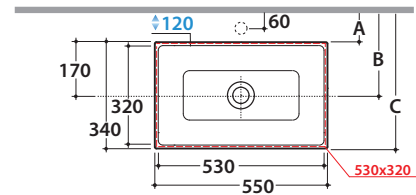

# STOCKHOLM BASIN FO056BI

CE EN 14688:2015

It can be combined with Arredo Wood furniture

Ceramic antibacterial effect BATAFORM®

Glazed product with CERASLIDE®

Cod. **FO056BI**

Basin 55.34 h17 cm. Recessed installation or under top installation by fixing kit FKSG5. Weight 12 Kg

# GLOBO

	Rubinetto a parete Wall mounted taps	Rubinetto su piano Taps mounted on counter top
A :	90	115
B :	260	285
C :	430	455

\* For taps mounted on counter top

Under top installation

Cod. **FI012BI**

Push open valve drain with ceramic top for basins with overflow. Weight 0,5 Kg