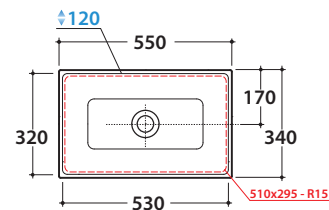

# STOCKHOLM BASIN FO056BI

CE EN 14688:2015

It can be combined with Arredo Wood furniture

Ceramic antibacterial effect BATAFORM®

Glazed product with CERASLIDE®

Cod. **FO056BI**

Basin 55.34 h17 cm. Recessed installation or under top installation by fixing kit FKSG5. Weight 12 Kg

# GLOBO

	Rubinetto a parete Wall mounted taps	Rubinetto su piano Taps mounted on counter top
A :	90	115
B :	260	285
C :	430	455

\* For taps mounted on counter top

Under top installation

Cod. **FI012BI**

Push open valve drain with ceramic top for basins with overflow. Weight 0,5 Kg