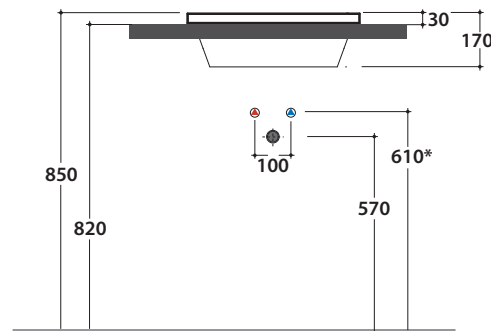

# STOCKHOLM BASIN FO056BI

CE EN 14688:2015

It can be combined with Arredo Wood furniture

Ceramic antibacterial effect BATAFORM®

Glazed product with CERASLIDE®

Cod. **FO056BI**

Basin 55.34 h17 cm. Recessed installation or under top installation by fixing kit FKSG5. Weight 12 Kg

Recessed installation

# GLOBO

	Rubinetto a parete Wall mounted taps	Rubinetto su piano Taps mounted on counter top
A :	90	115
B :	260	285
C :	430	455

\* For taps mounted on counter top

Under top installation

Cod. **FI012BI**

Push open valve drain with ceramic top for basins with overflow. Weight 0,5 Kg