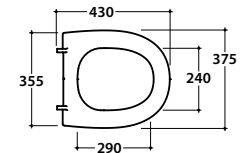

33 → ← 20

Cod. **MD022BI**

Removable duroplast seat-cover with soft-closing system. Weight 3 Kg

Cod. **VA132**

Flow reducer.

Cod. **PU001**

Acoustic and crash protection.

Cod. **FI002**

Fixing brackets for W/H sanitary. Weight 2,5 Kg