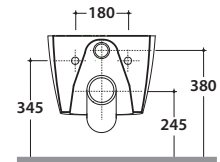

Ceramic antibacterial effect
BATAFORM®

Bagno di Colore

SENZABRIDA®

Glazed product with
CERASLIDE®

Drain 4/2,6 lt

Cod. **MDS04BI**

Wall-hung Wc No rim 48.37 h33,5 cm. Drain 4 / 2,6 Lt. Fixing kit included. Weight 20 Kg

Seat-cover with hinge system
to quick release