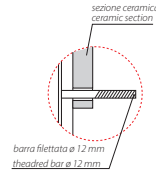

4ALL WALL-HUGN WC NO RIM MDS04BI

CE EN 997:2015

GLOBO

+95+