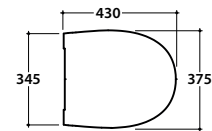

33 → ← 20

Cod. **MD022BI**

Removable duroplast seat-cover with soft-closing system. Weight 3 Kg

Cod. **VA132**

Flow reducer.

Cod. **PU001**

Acoustic and crash protection.