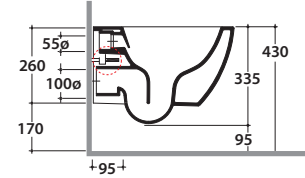

4ALL WALL-HUGN WC NO RIM MDS04BI

CE EN 997:2015

GLOBO

+95+