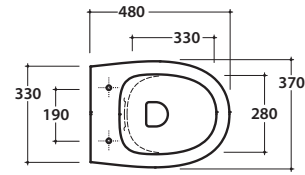

4ALL WALL-HUGN WC NO RIM MDS04BI

CE EN 997:2015

GLOBO

+95+